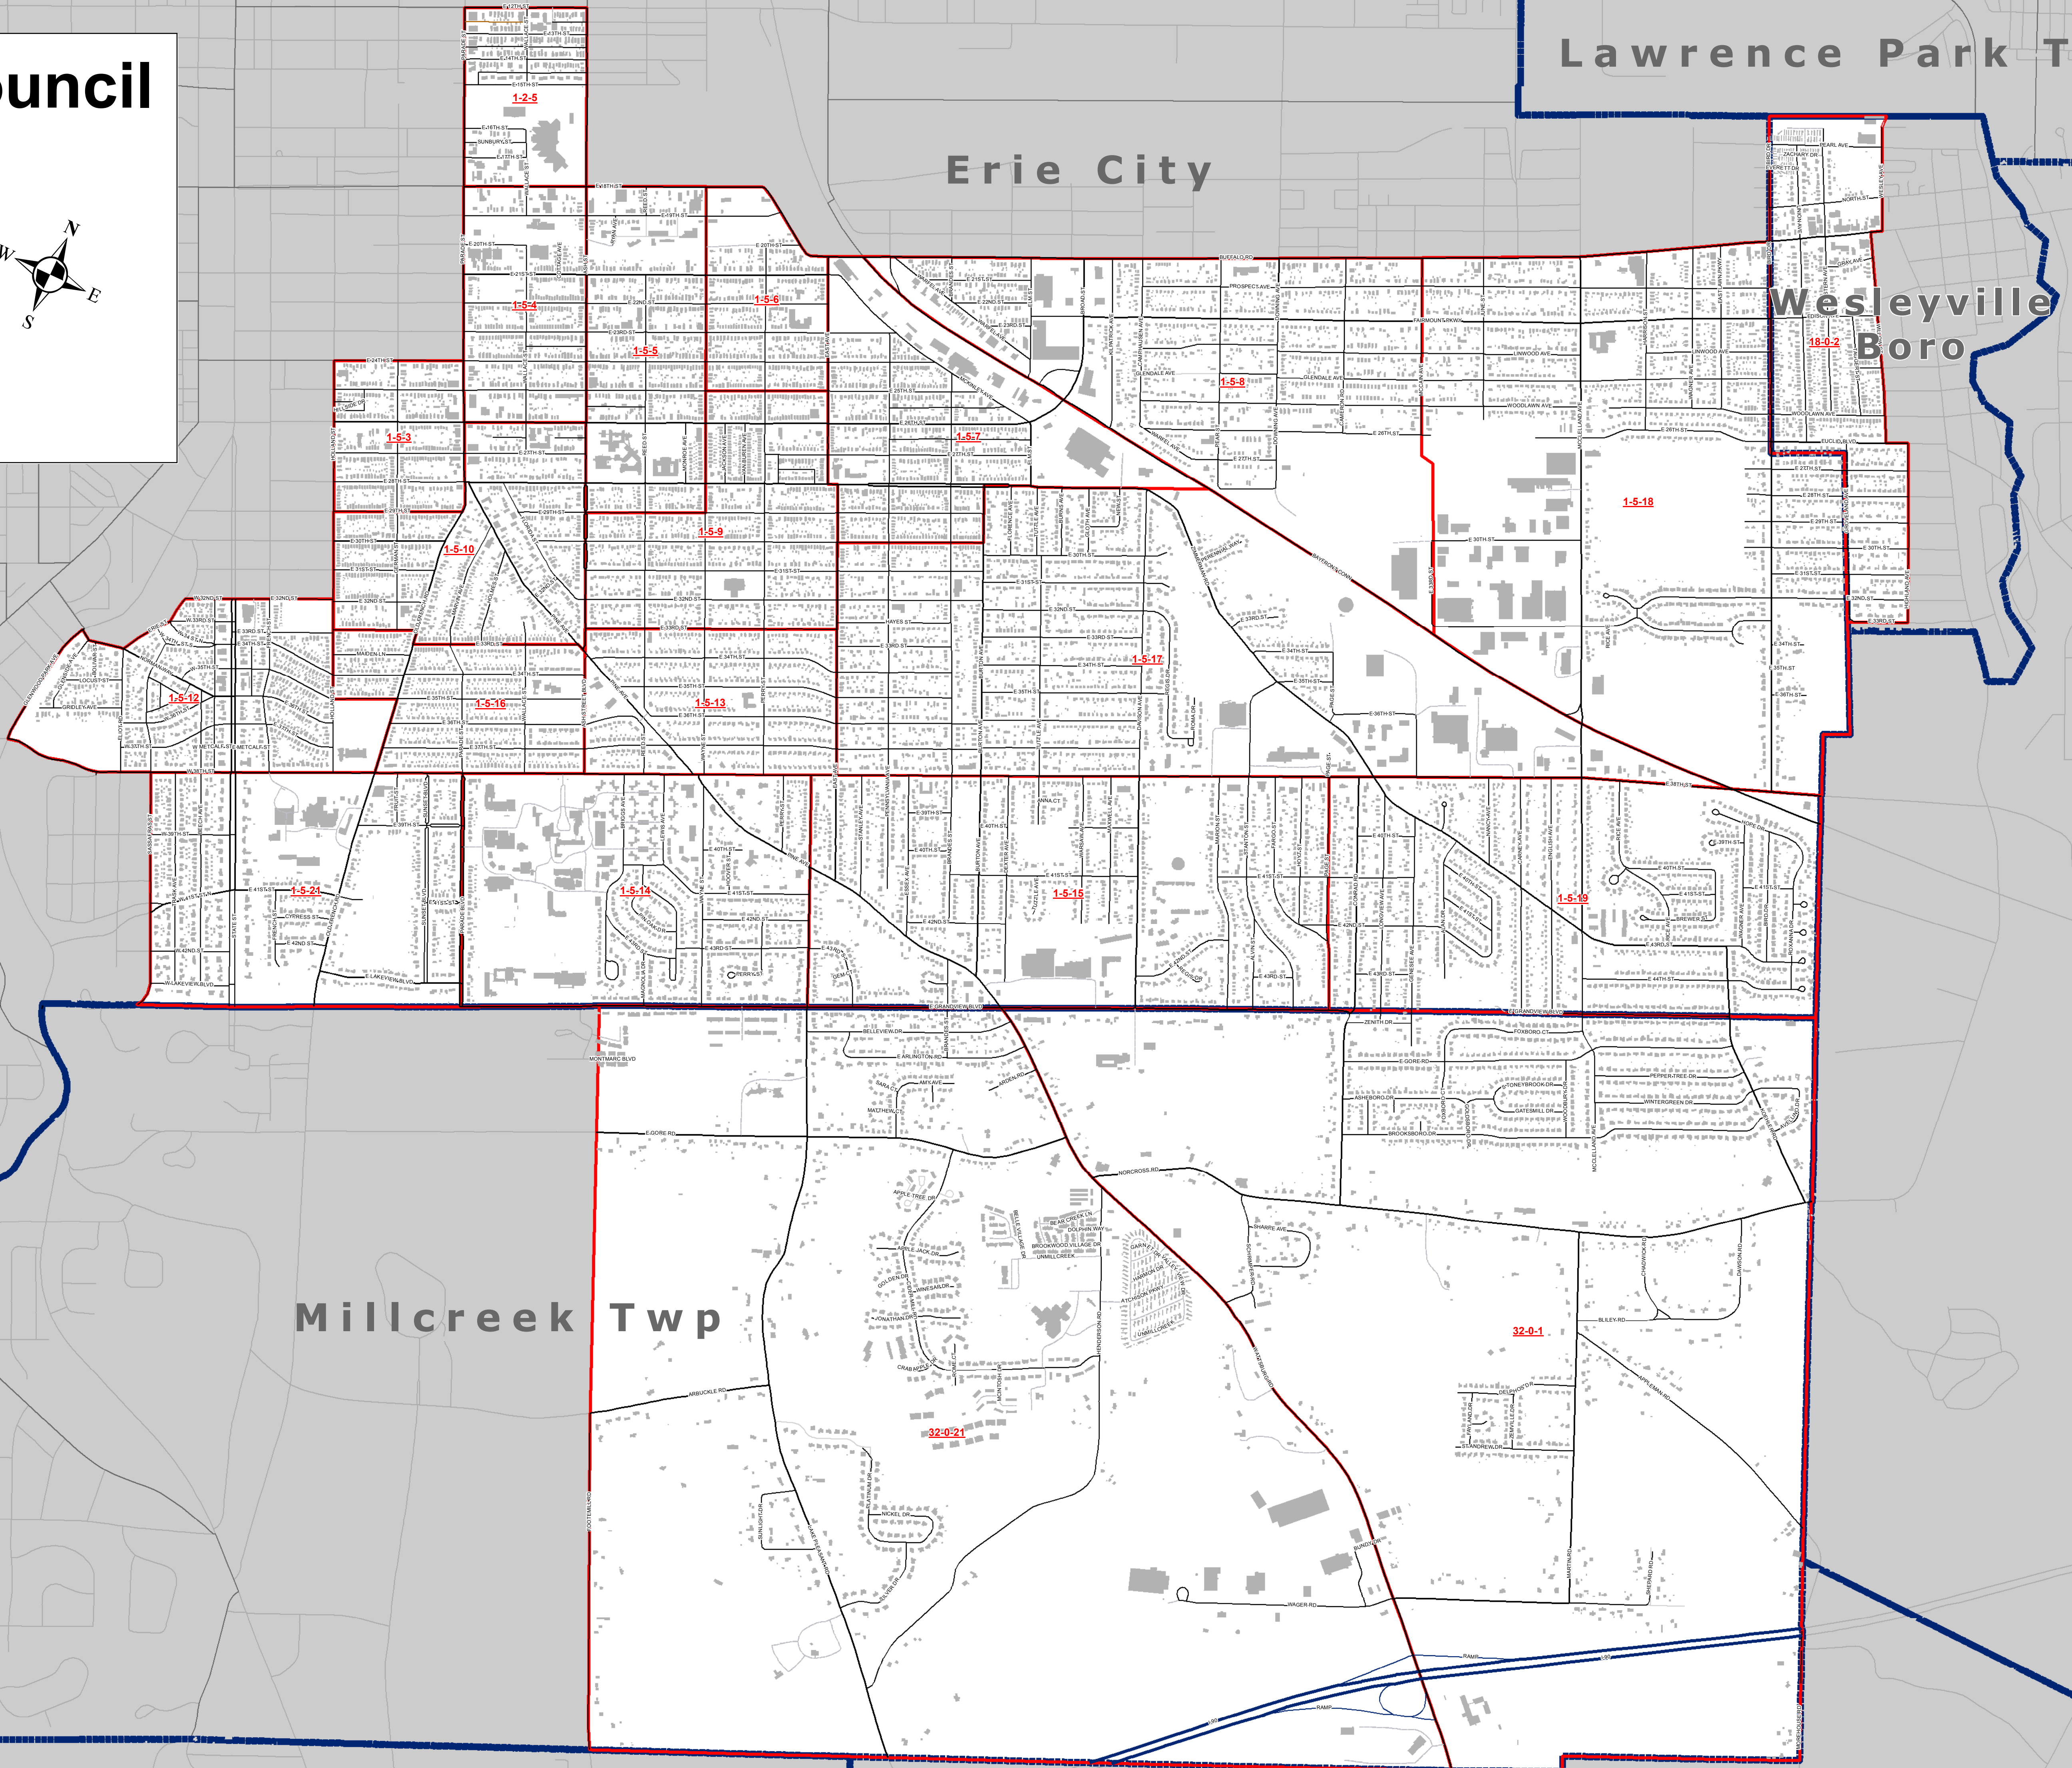

Erie County Council District 4

Municipal Boundary

Voting District

Municipality-Ward-Precinct

Lawrence Park Twp

Erie City

Wesleyville Boro

Millcreek Twp

Harborcreek Twp

32-0-1

32-0-21

1-2-5

1-5-4

1-5-6

1-5-5

1-5-3

1-5-7

1-5-8

18-0-2

1-5-18

1-5-10

1-5-9

1-5-17

1-5-12

1-5-16

1-5-13

1-5-21

1-5-14

1-5-15

1-5-19