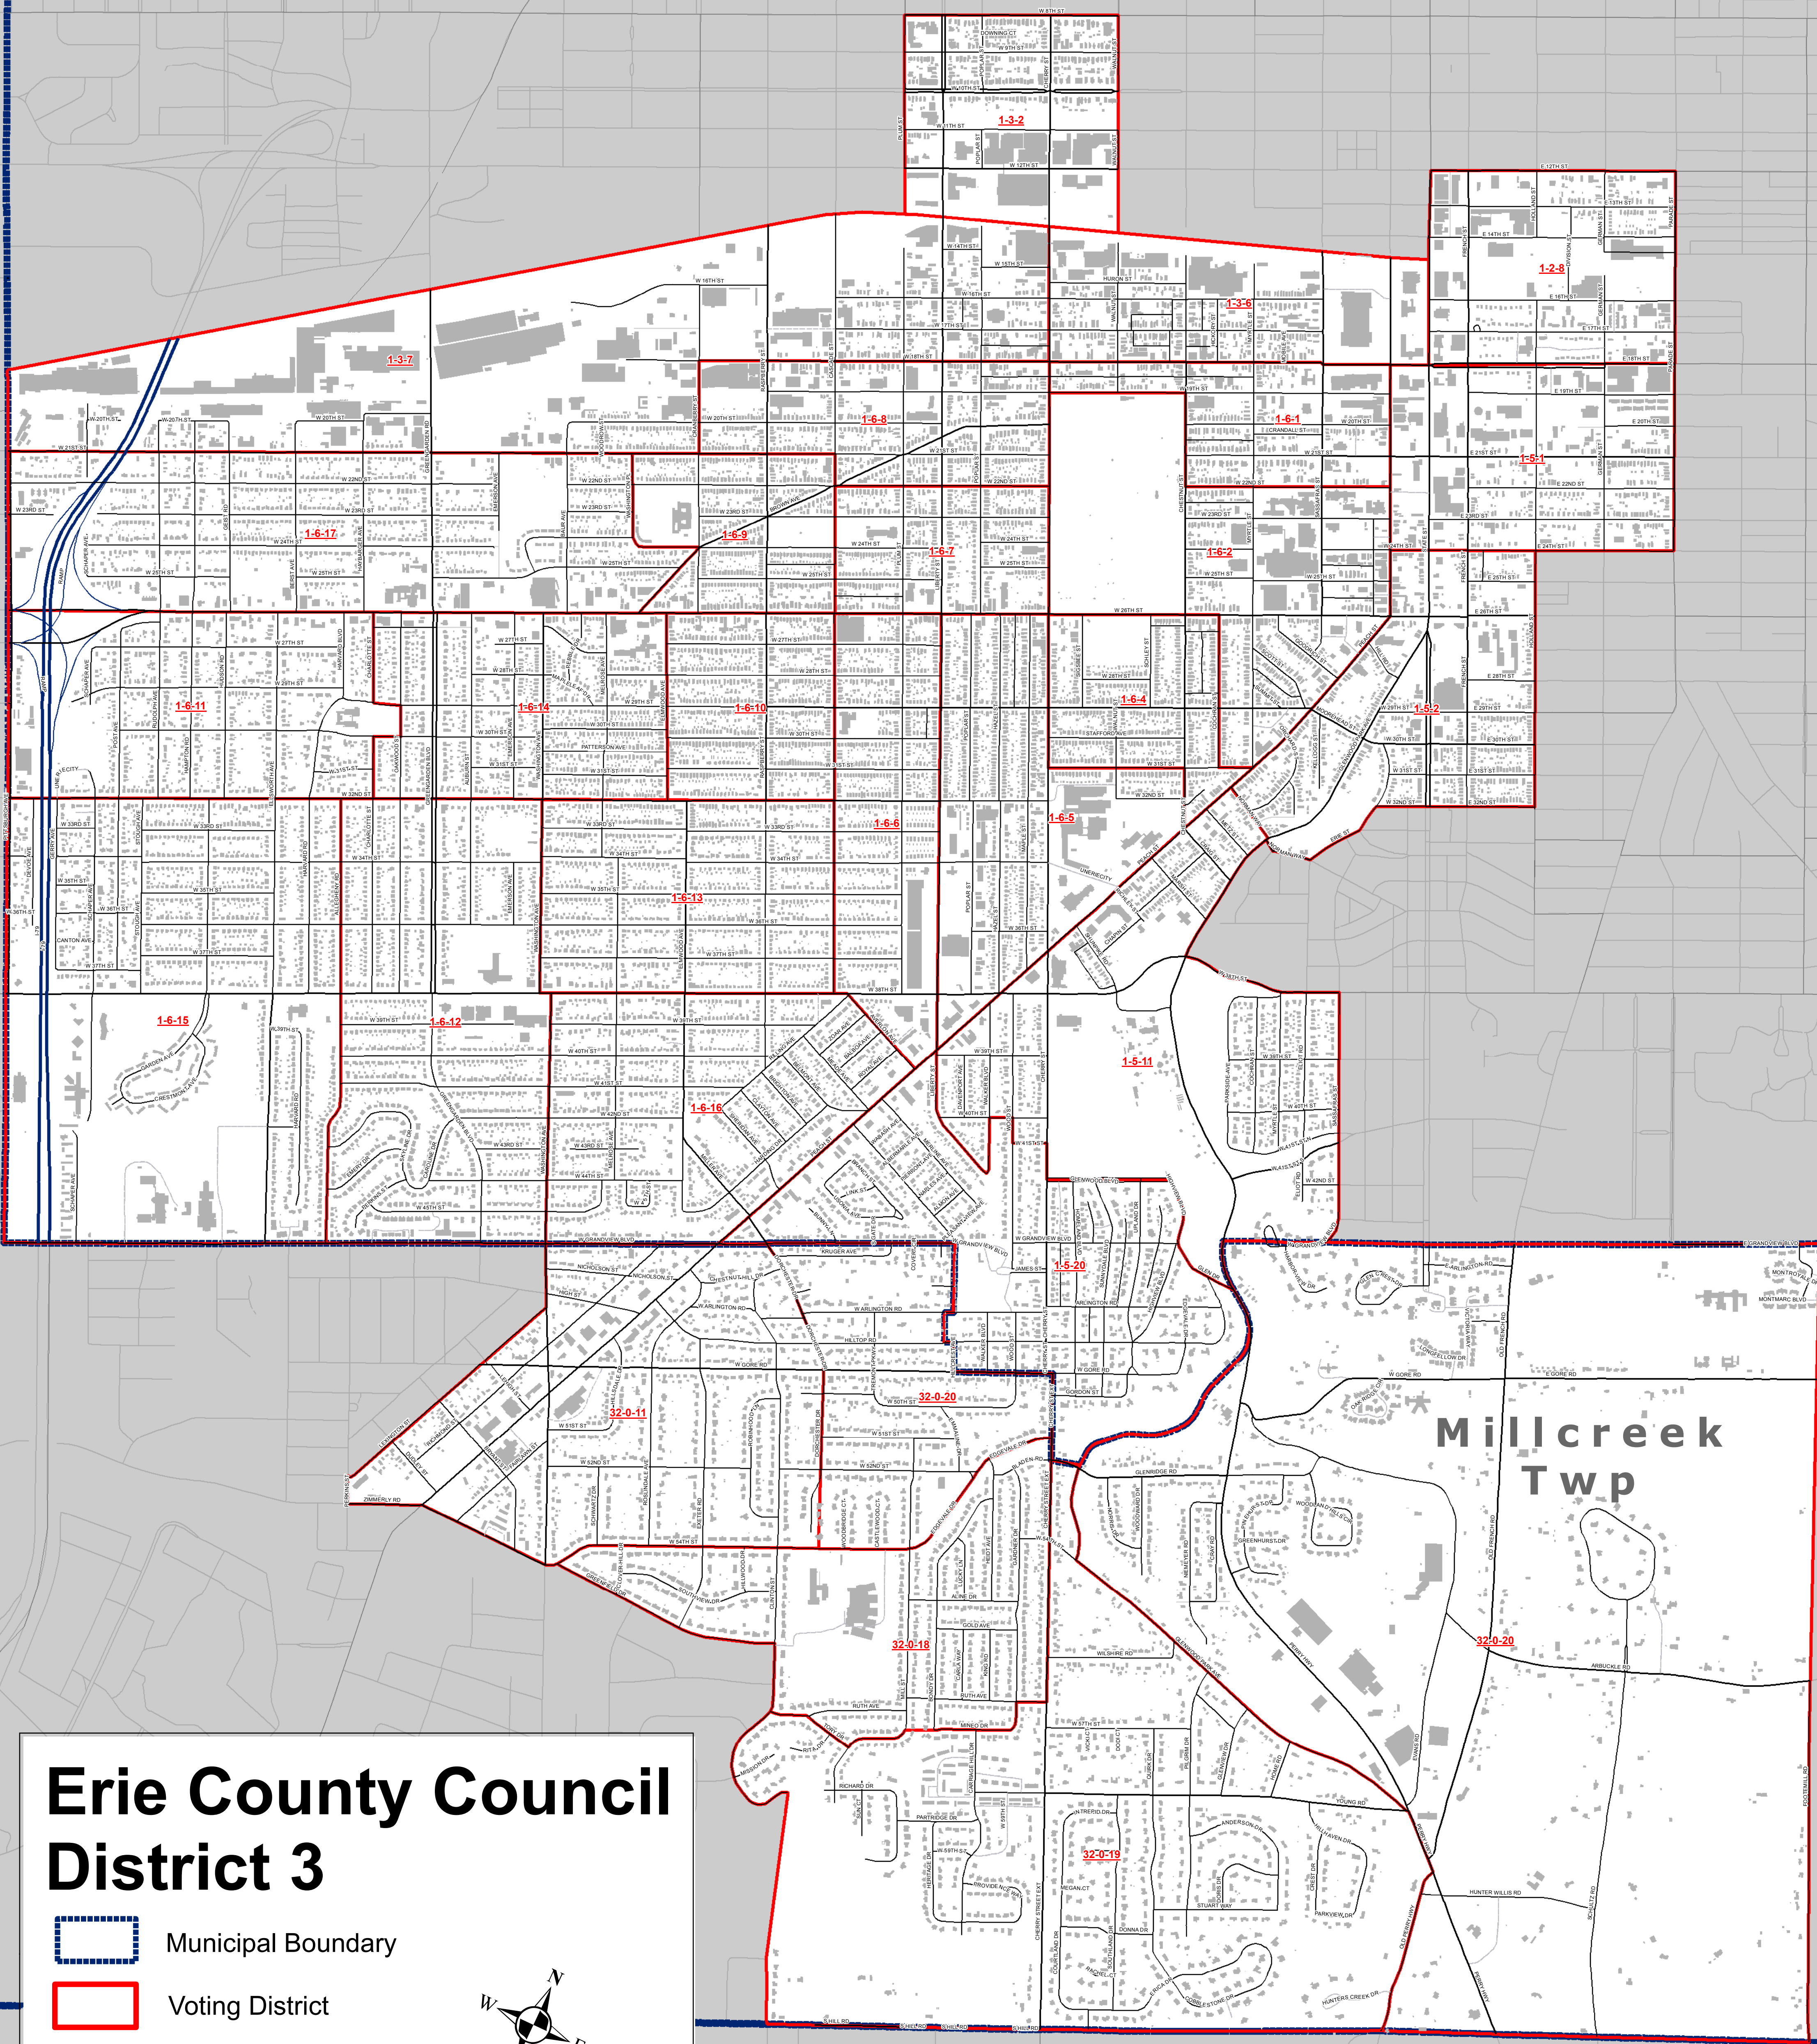

# Erie City

## Erie County Council District 3

-  Municipal Boundary
-  Voting District

Municipality-Ward-Precinct

# Summit Twp