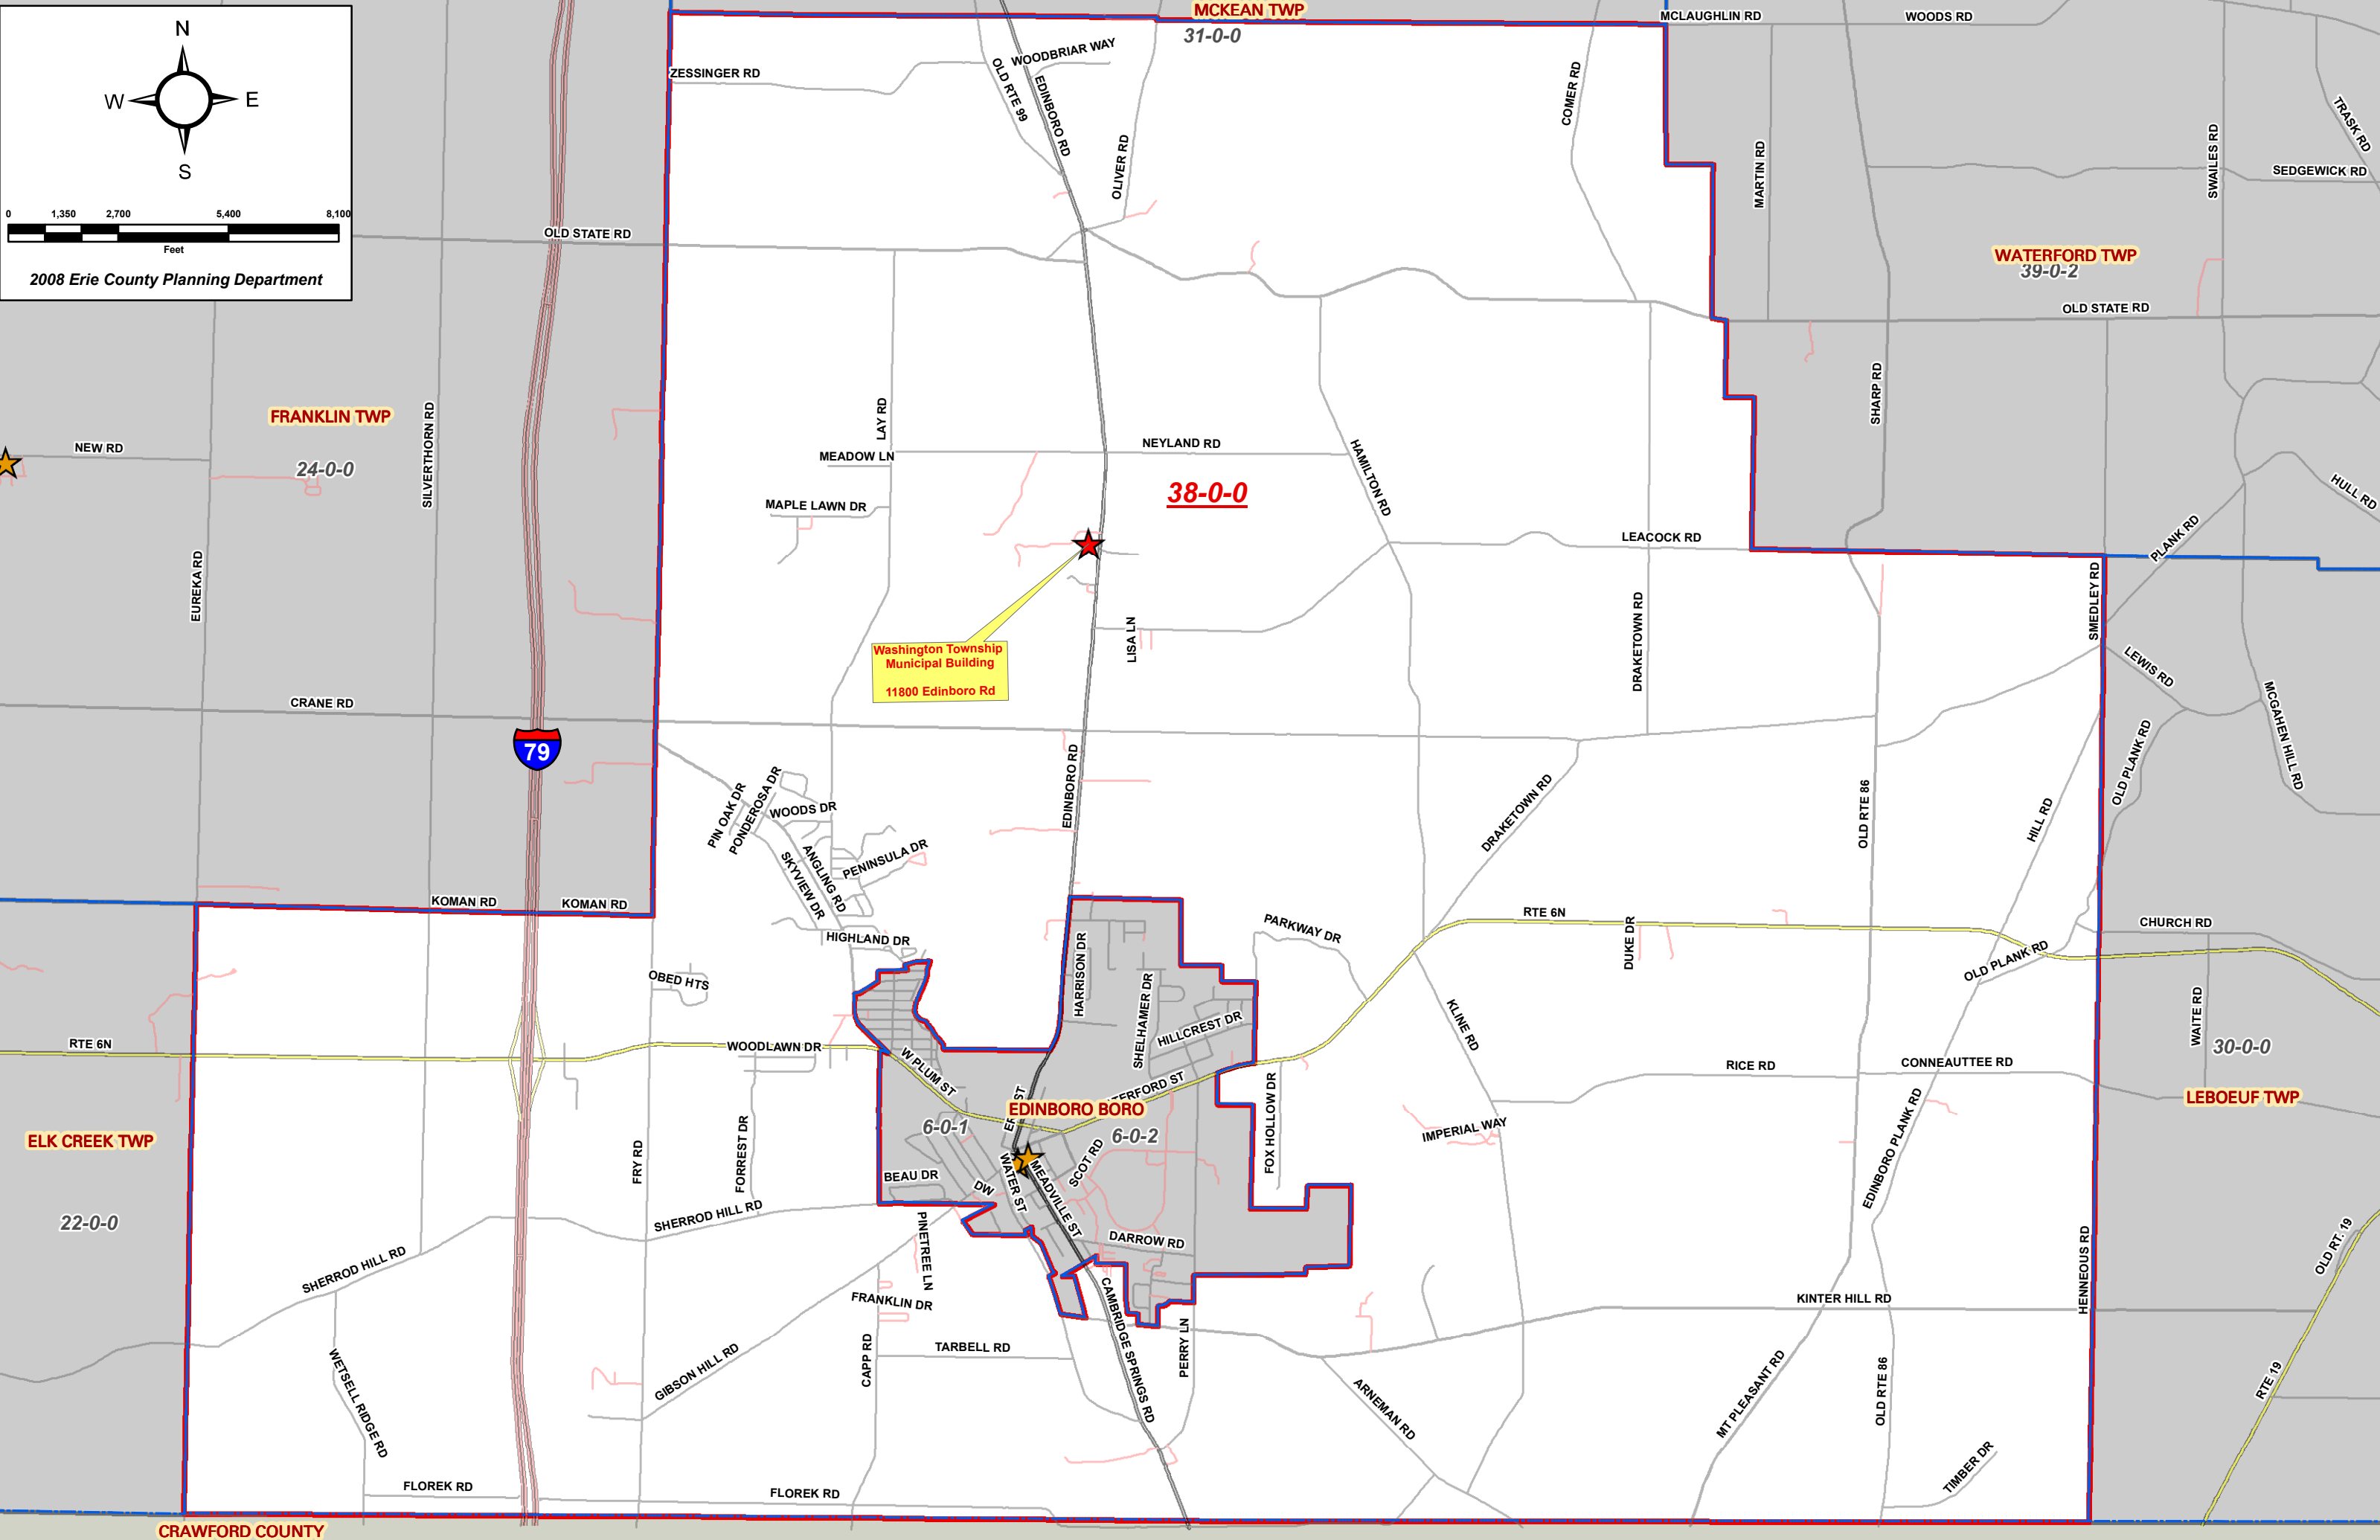

2008 Erie County Planning Department

Washington Township  
Municipal Building  
11800 Edinboro Rd

EDINBORO BORO

CRAWFORD COUNTY