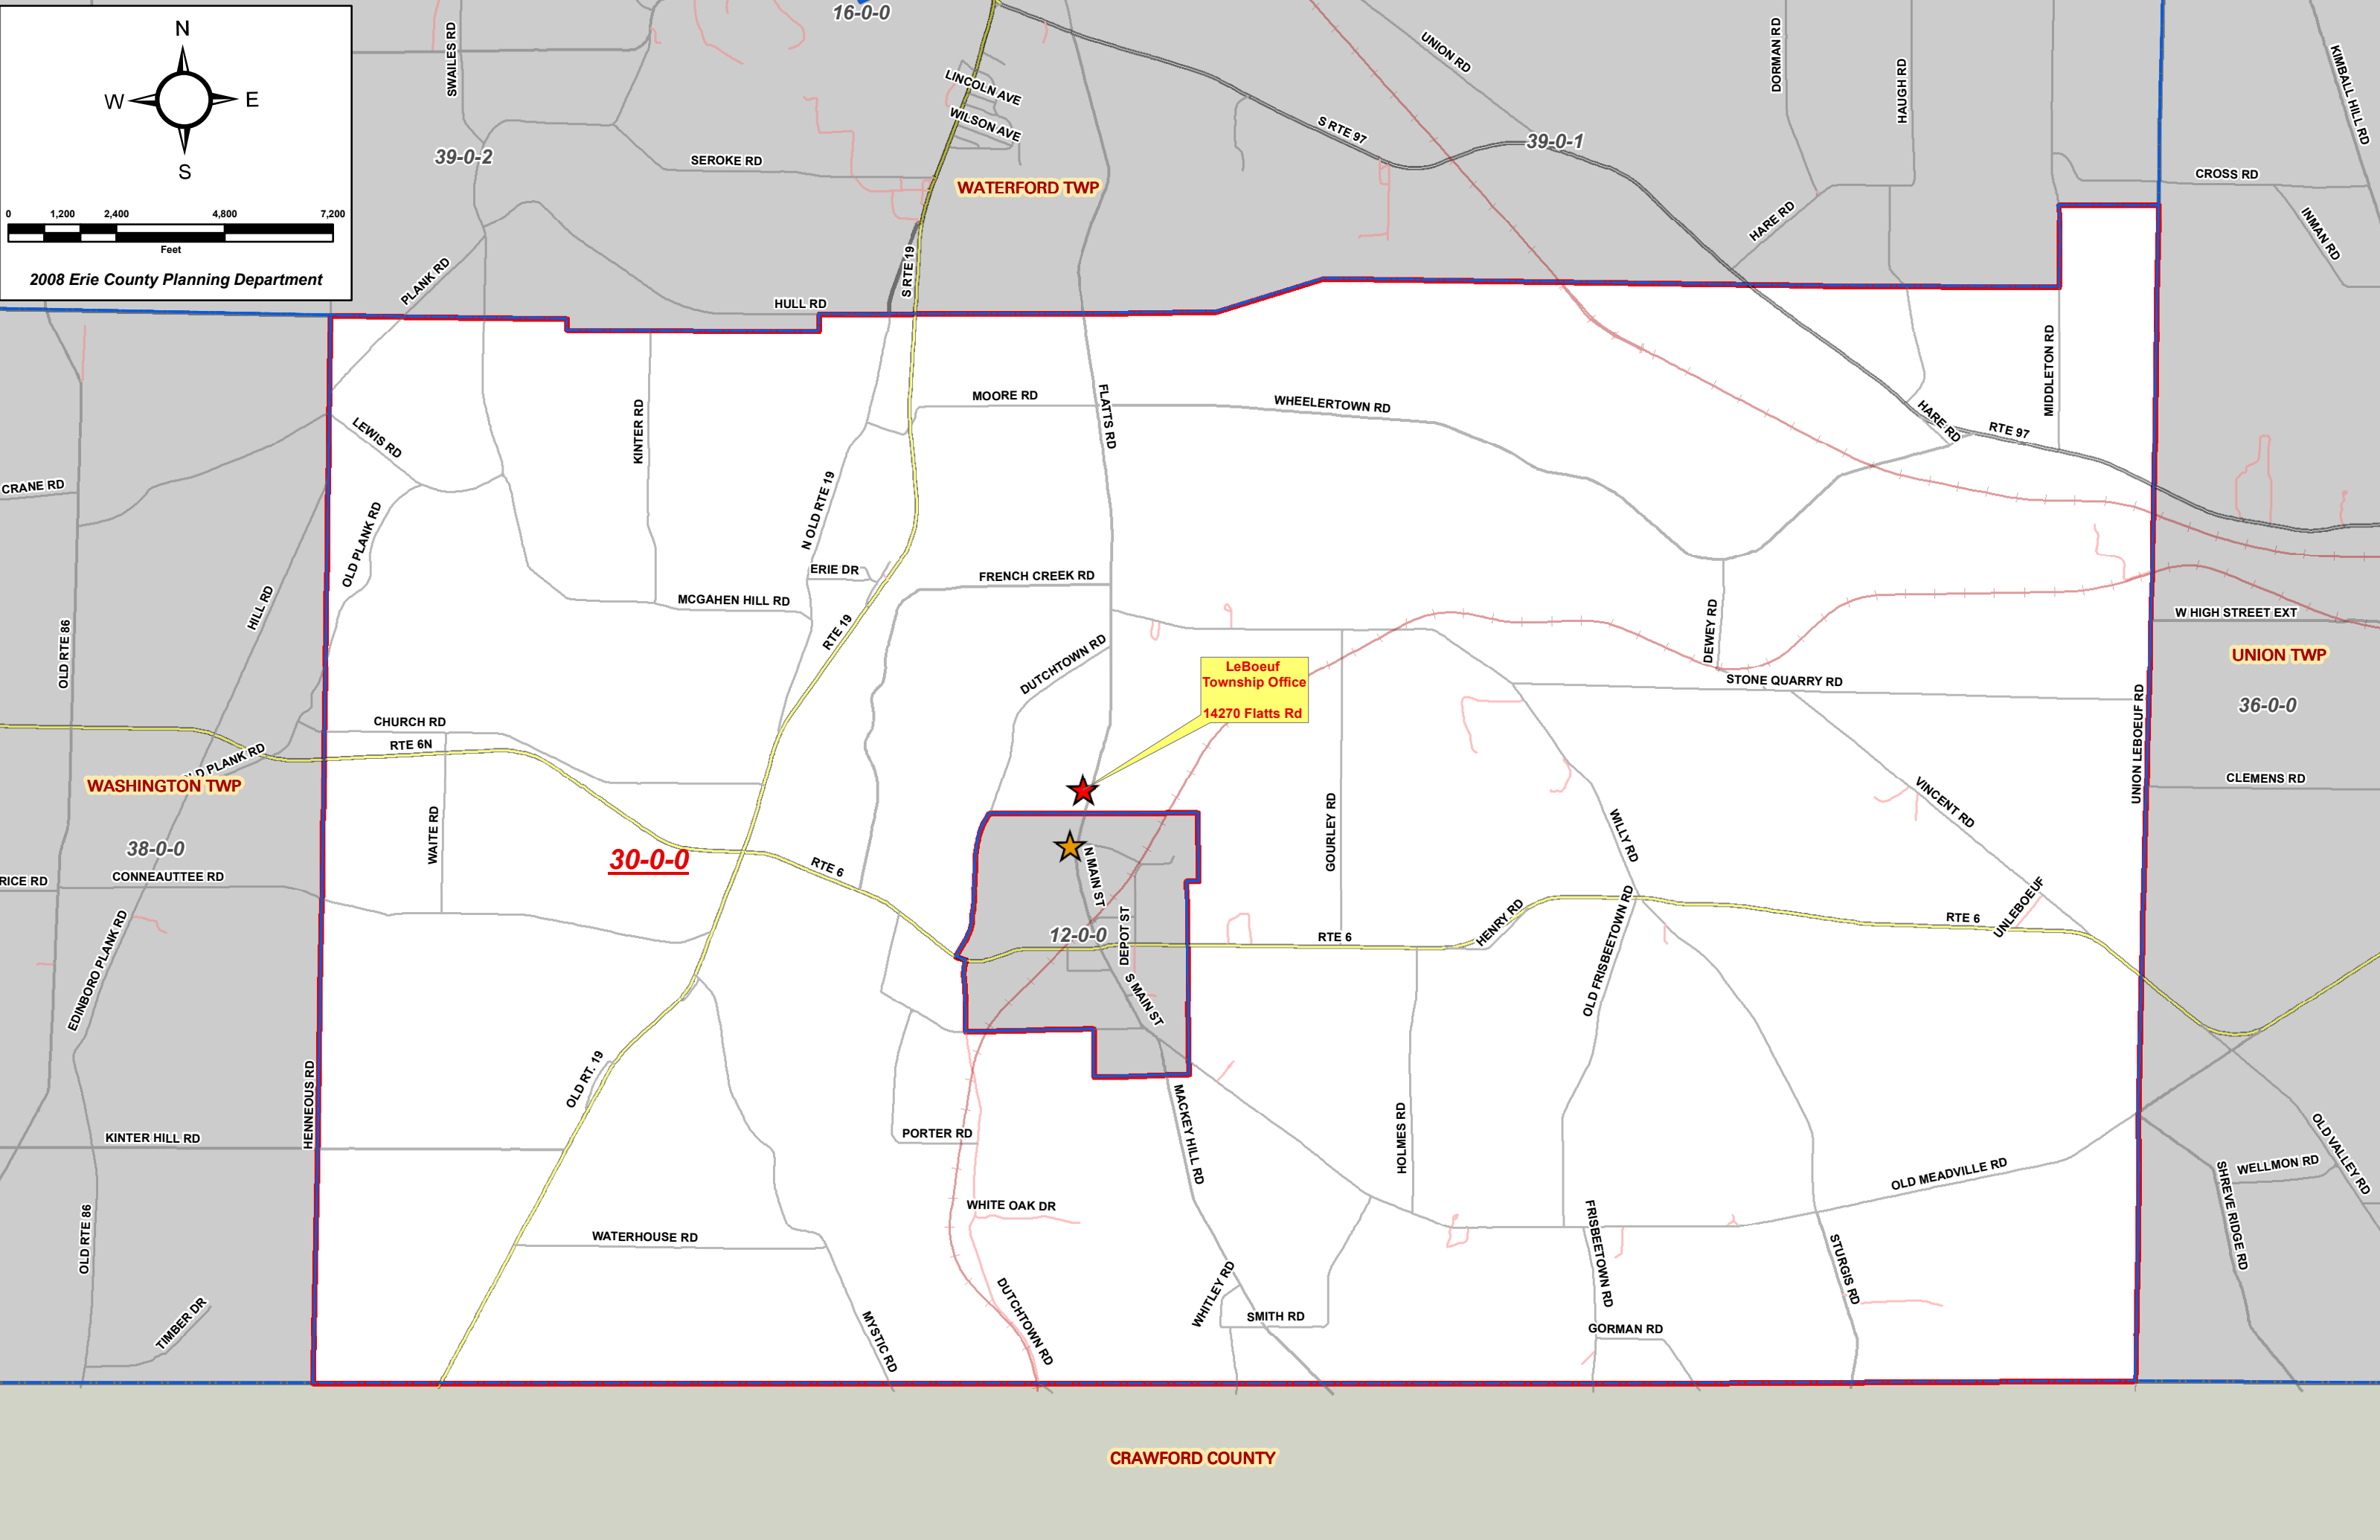

2008 Erie County Planning Department

WATERFORD TWP

WASHINGTON TWP

UNION TWP

LeBoeuf
Township Office
14270 Flatts Rd

30-0-0

12-0-0

CRAWFORD COUNTY