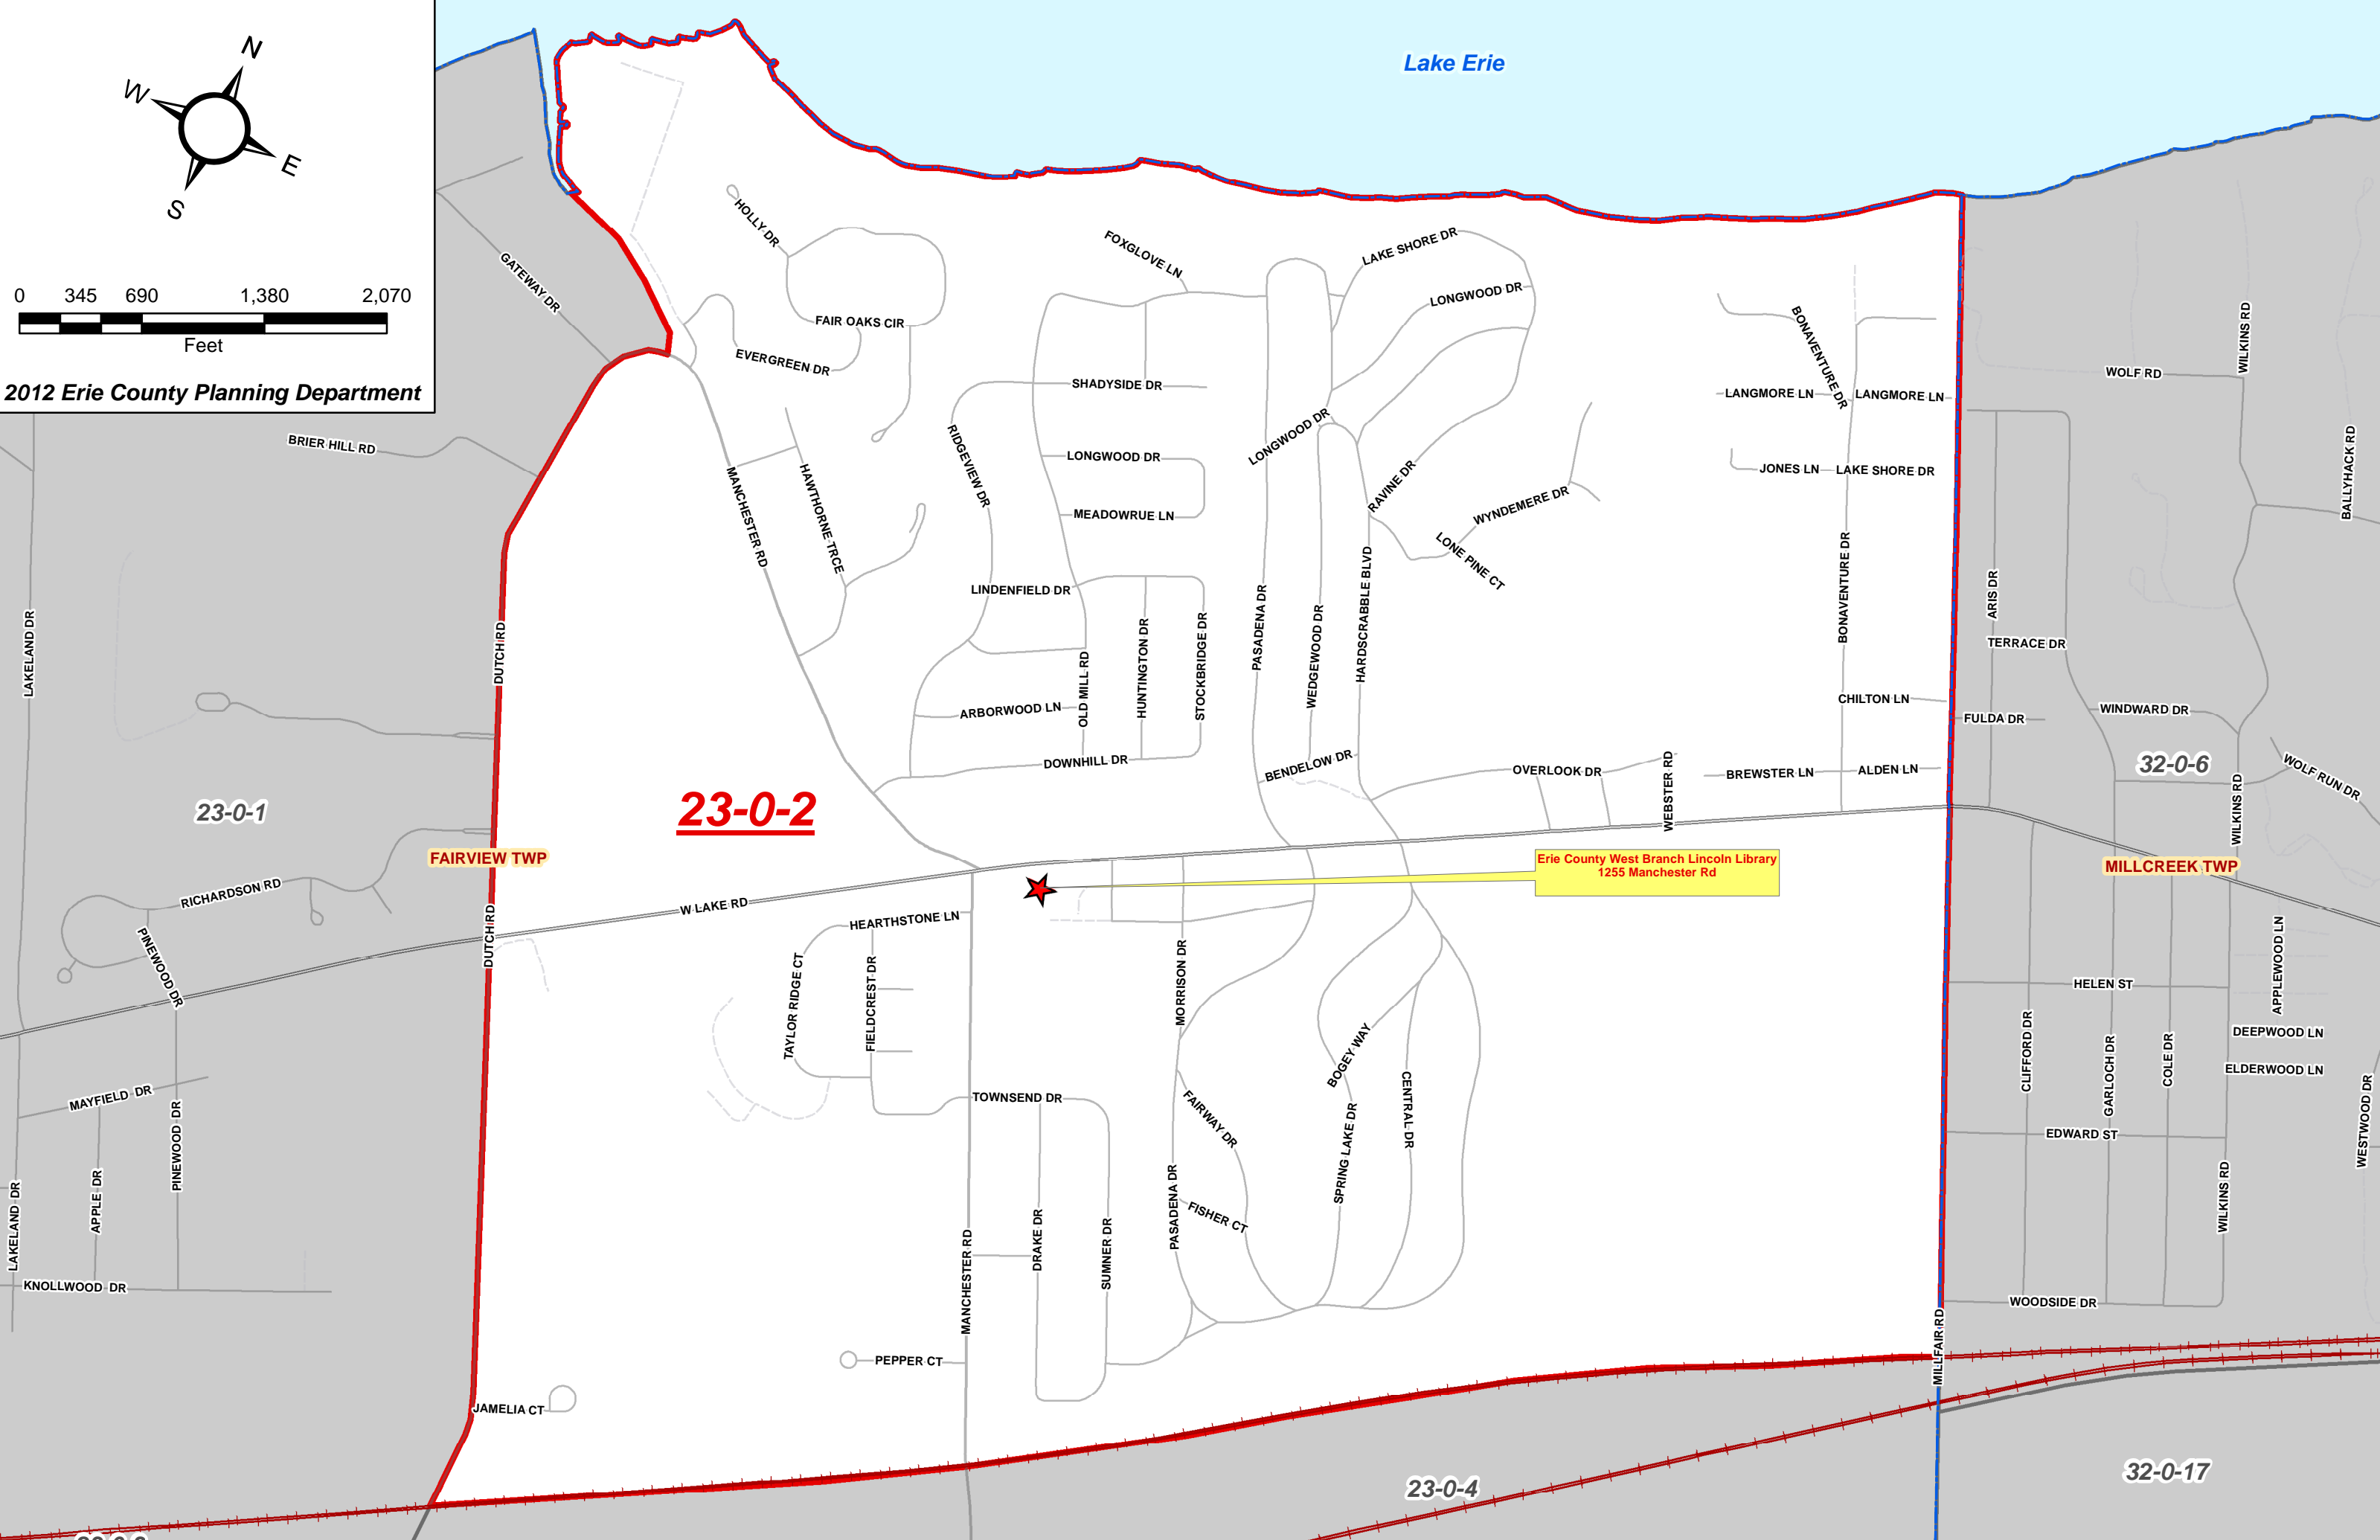

2012 Erie County Planning Department

Lake Erie

**23-0-2**

23-0-1

32-0-6

FAIRVIEW TWP

MILLCREEK TWP

Erie County West Branch Lincoln Library  
1255 Manchester Rd

23-0-3

23-0-4

32-0-17