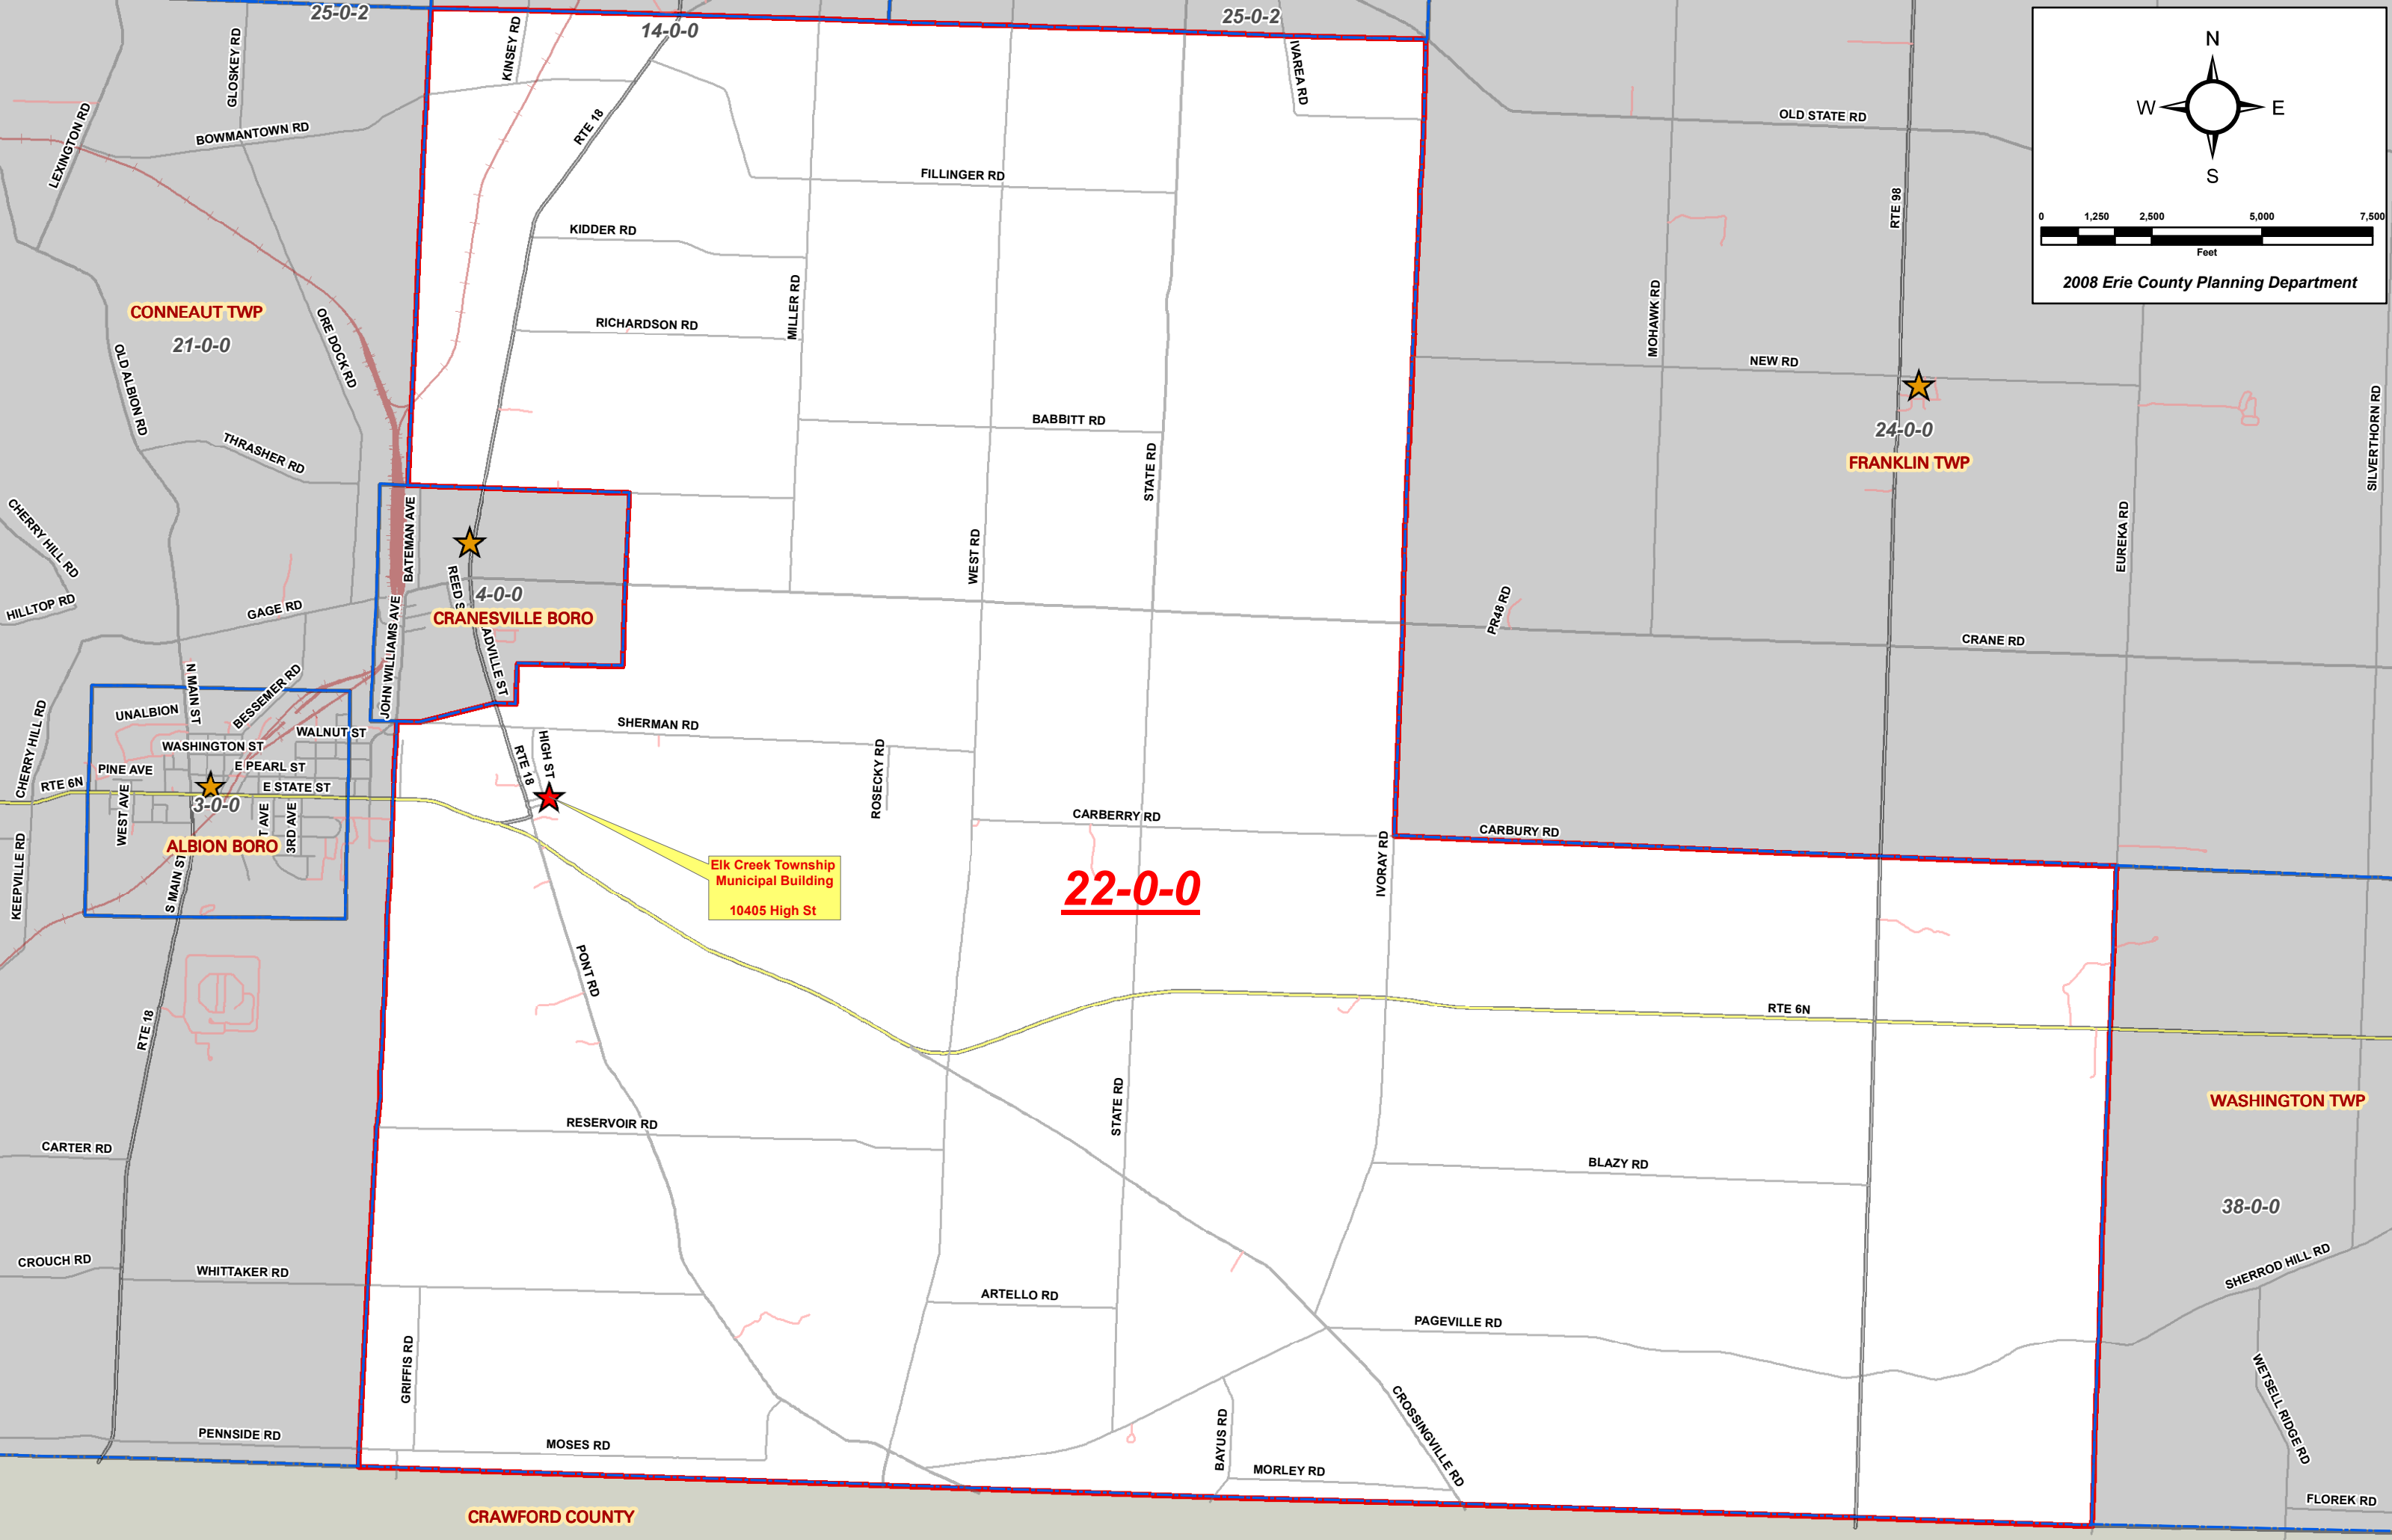

2008 Erie County Planning Department

CRANESVILLE BORO
4-0-0

ALBION BORO
3-0-0

FRANKLIN TWP
24-0-0

**Elk Creek Township
Municipal Building**
10405 High St

22-0-0

WASHINGTON TWP
38-0-0

CRAWFORD COUNTY