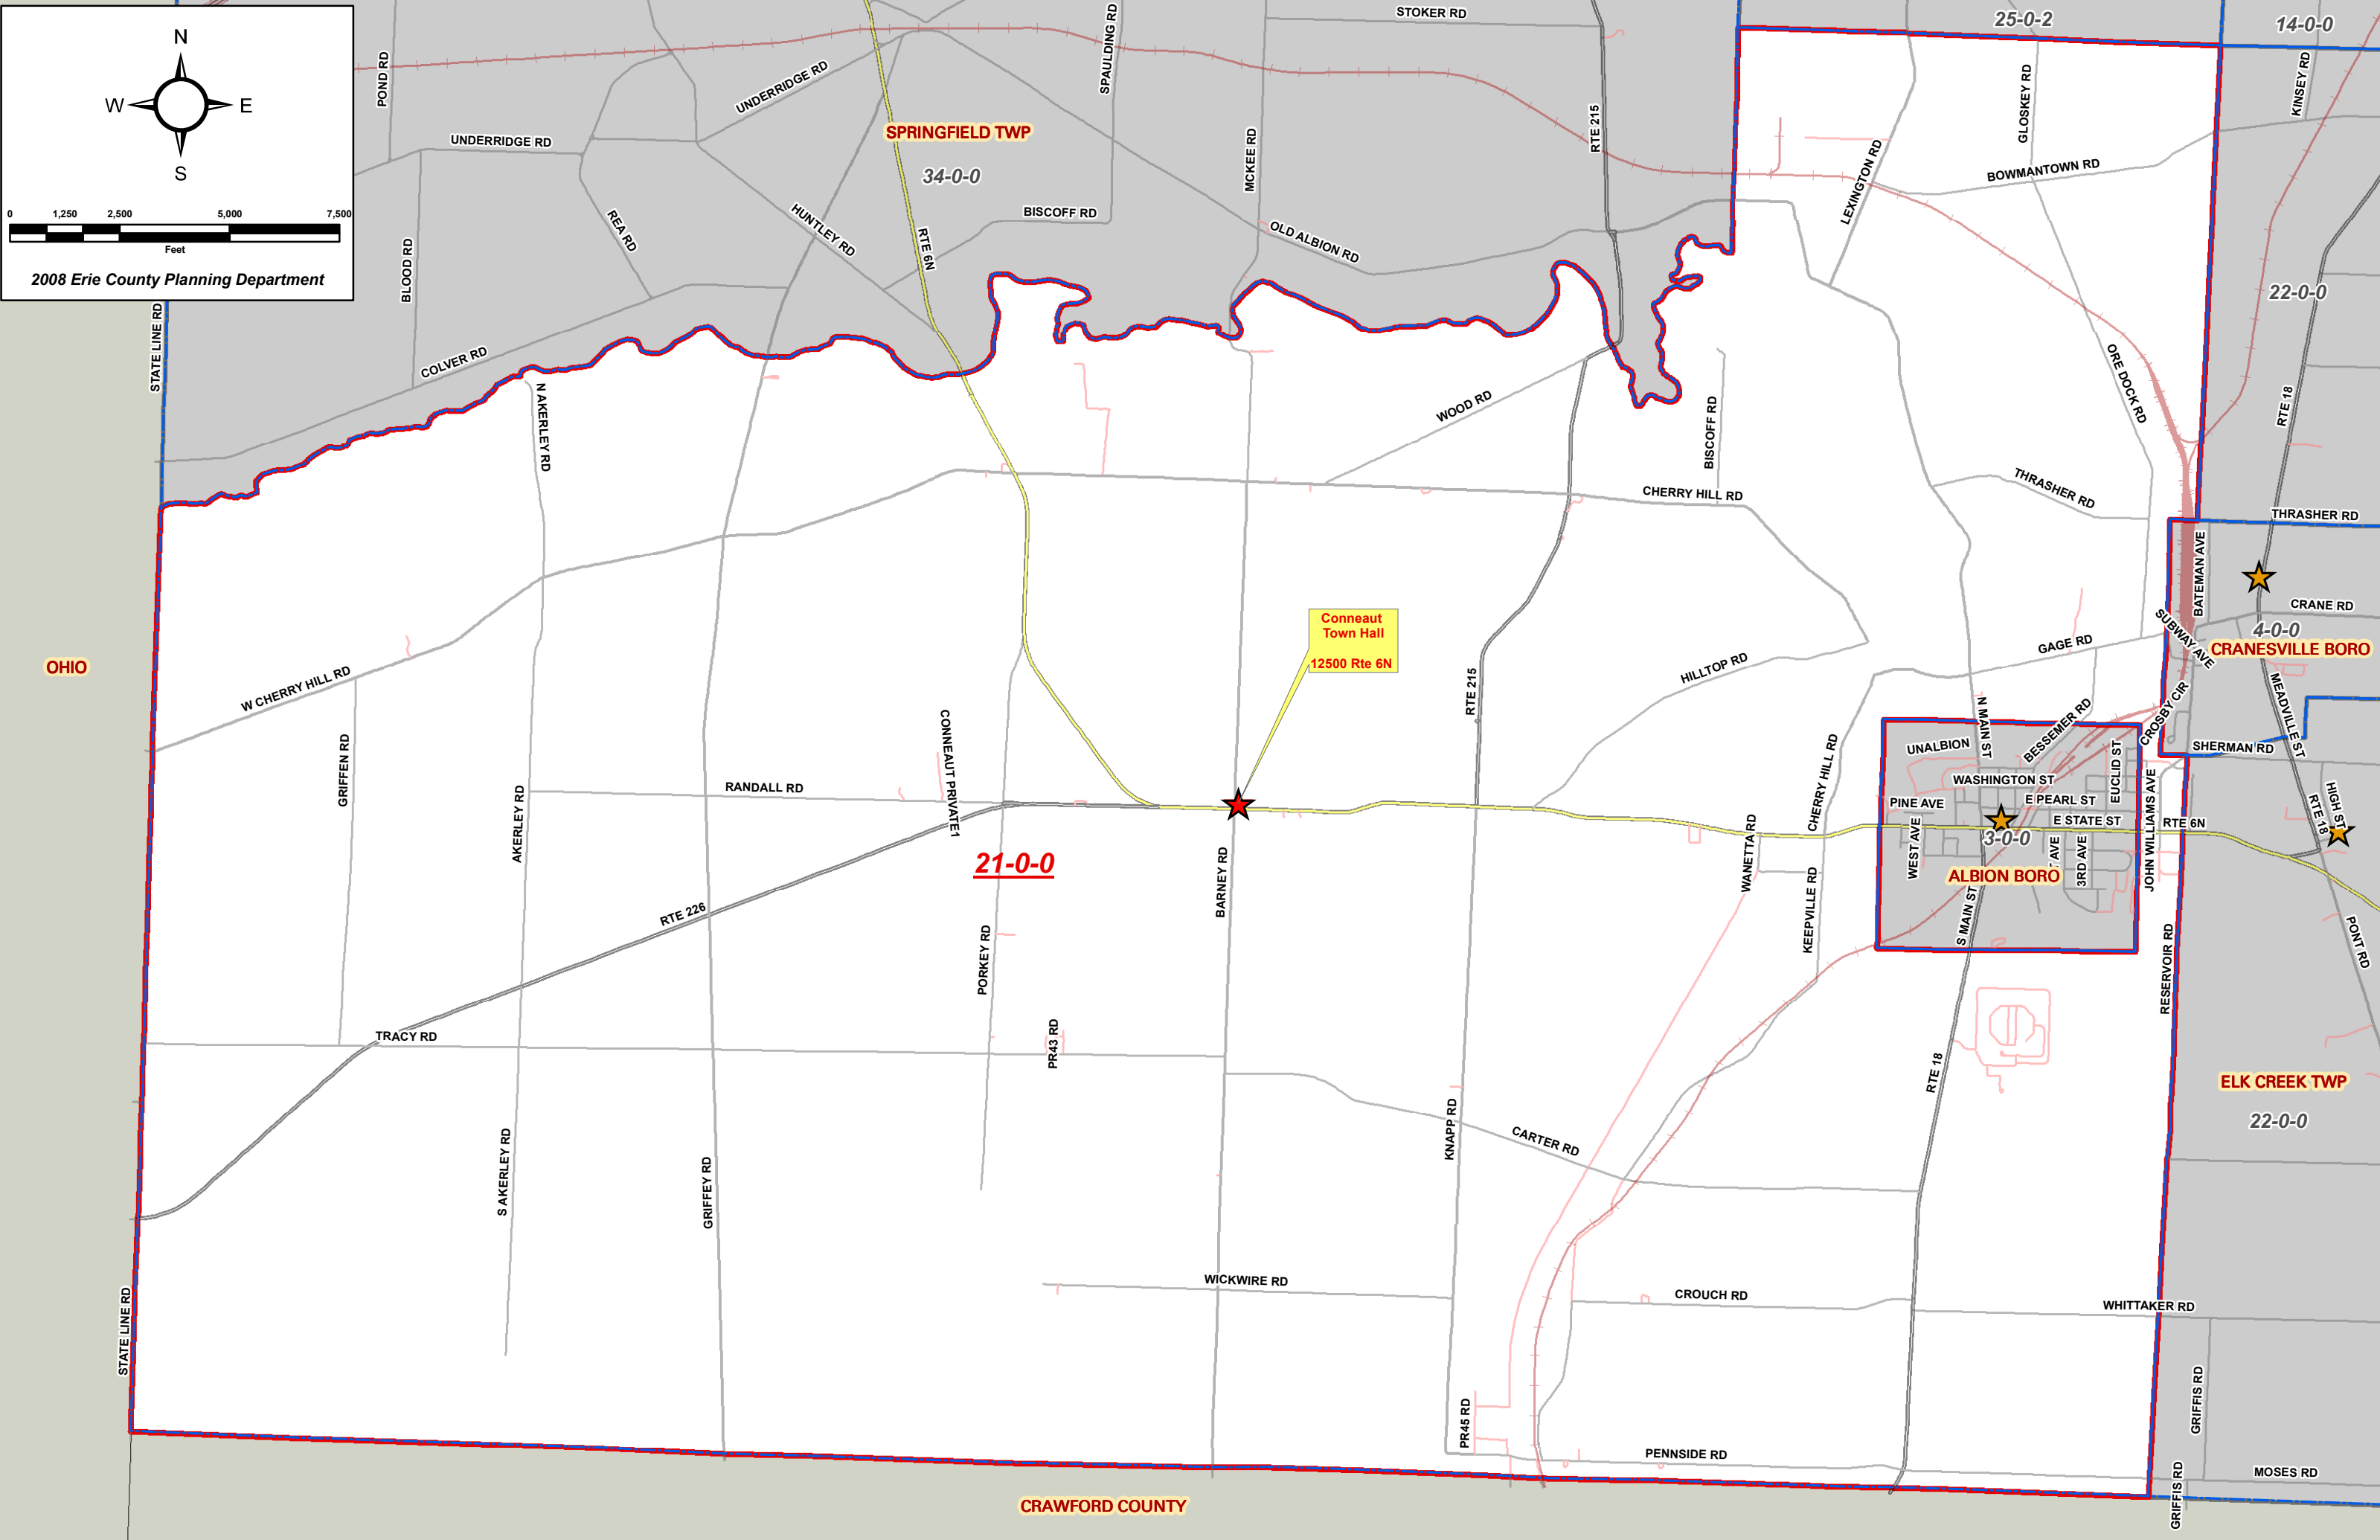

2008 Erie County Planning Department

OHIO

CRAWFORD COUNTY

SPRINGFIELD TWP

34-0-0

21-0-0

Conneaut
Town Hall
12500 Rte 6N

25-0-2

14-0-0

22-0-0

4-0-0

CRANESVILLE BORO

3-0-0

ALBION BORO

ELK CREEK TWP

22-0-0