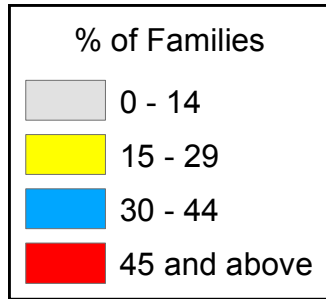

# Percent of Families Living Below the Poverty Level Erie City Census Tracts, 2010-2014

21.6% for Erie City