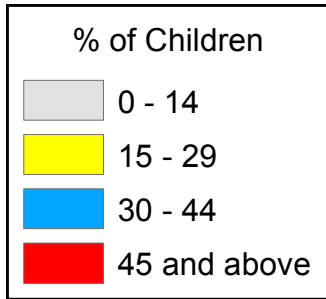

Percent of Children Under 18 Years Living Below the Poverty Level

Erie County Census Tracts, 2010-2014

24.5% for Erie County