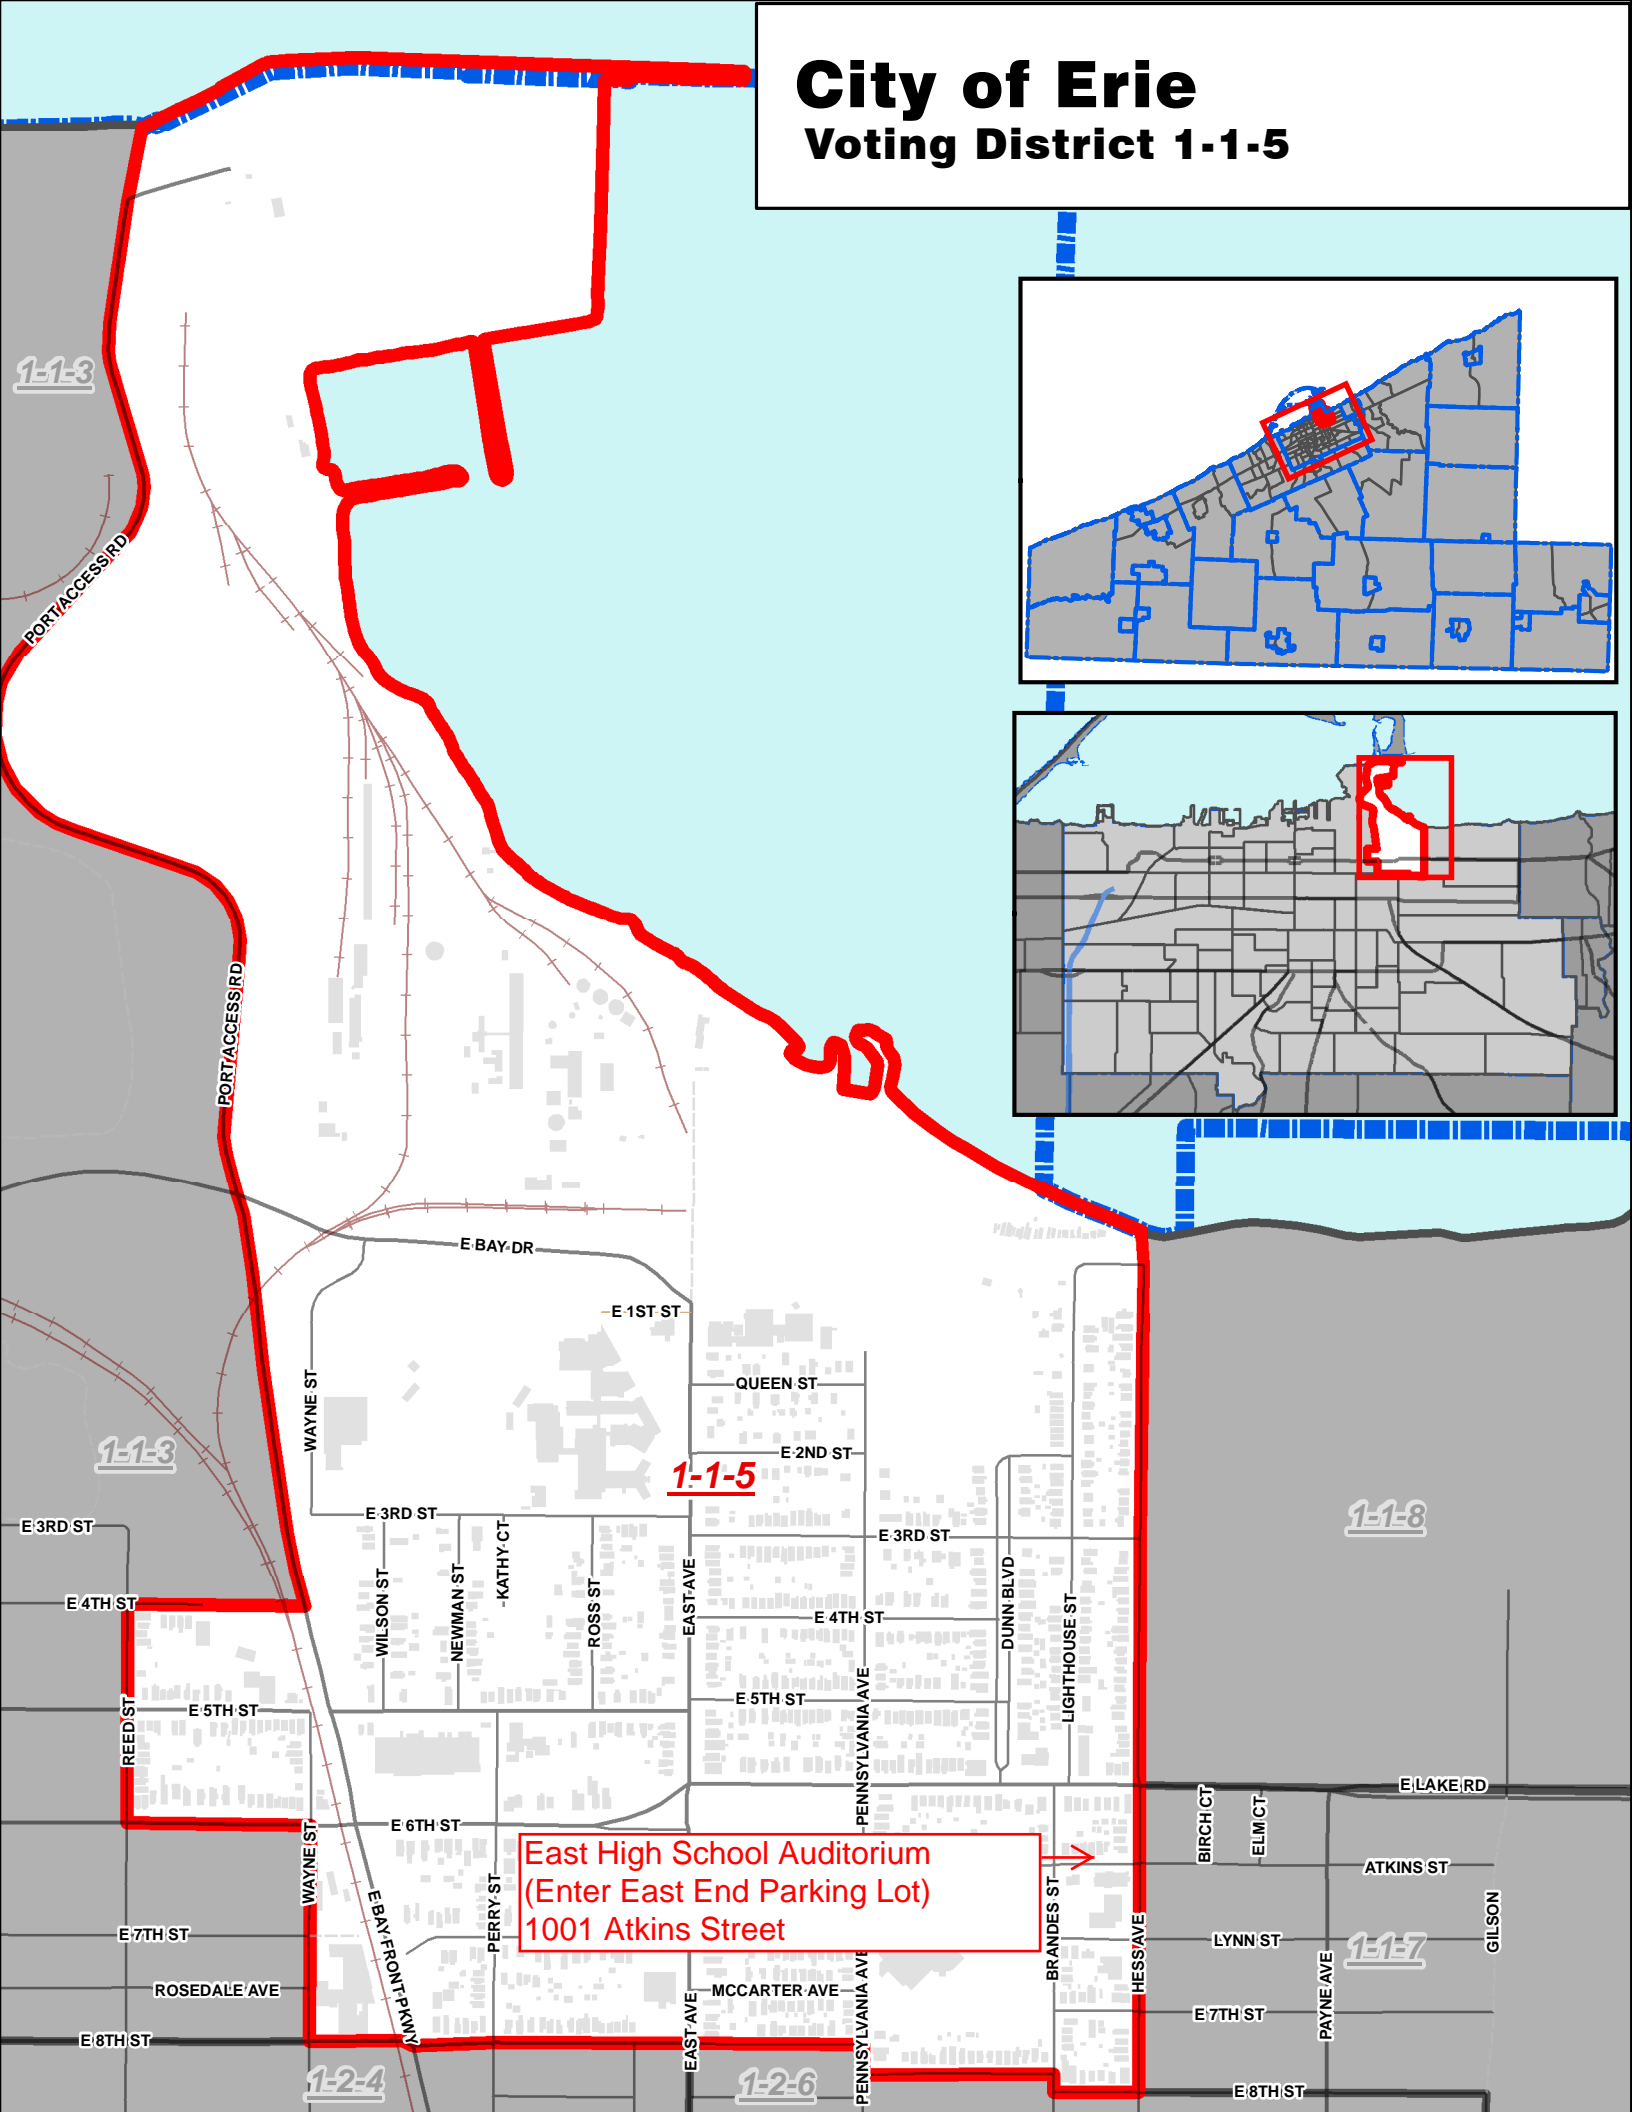

City of Erie

Voting District 1-1-5

East High School Auditorium
(Enter East End Parking Lot)
1001 Atkins Street