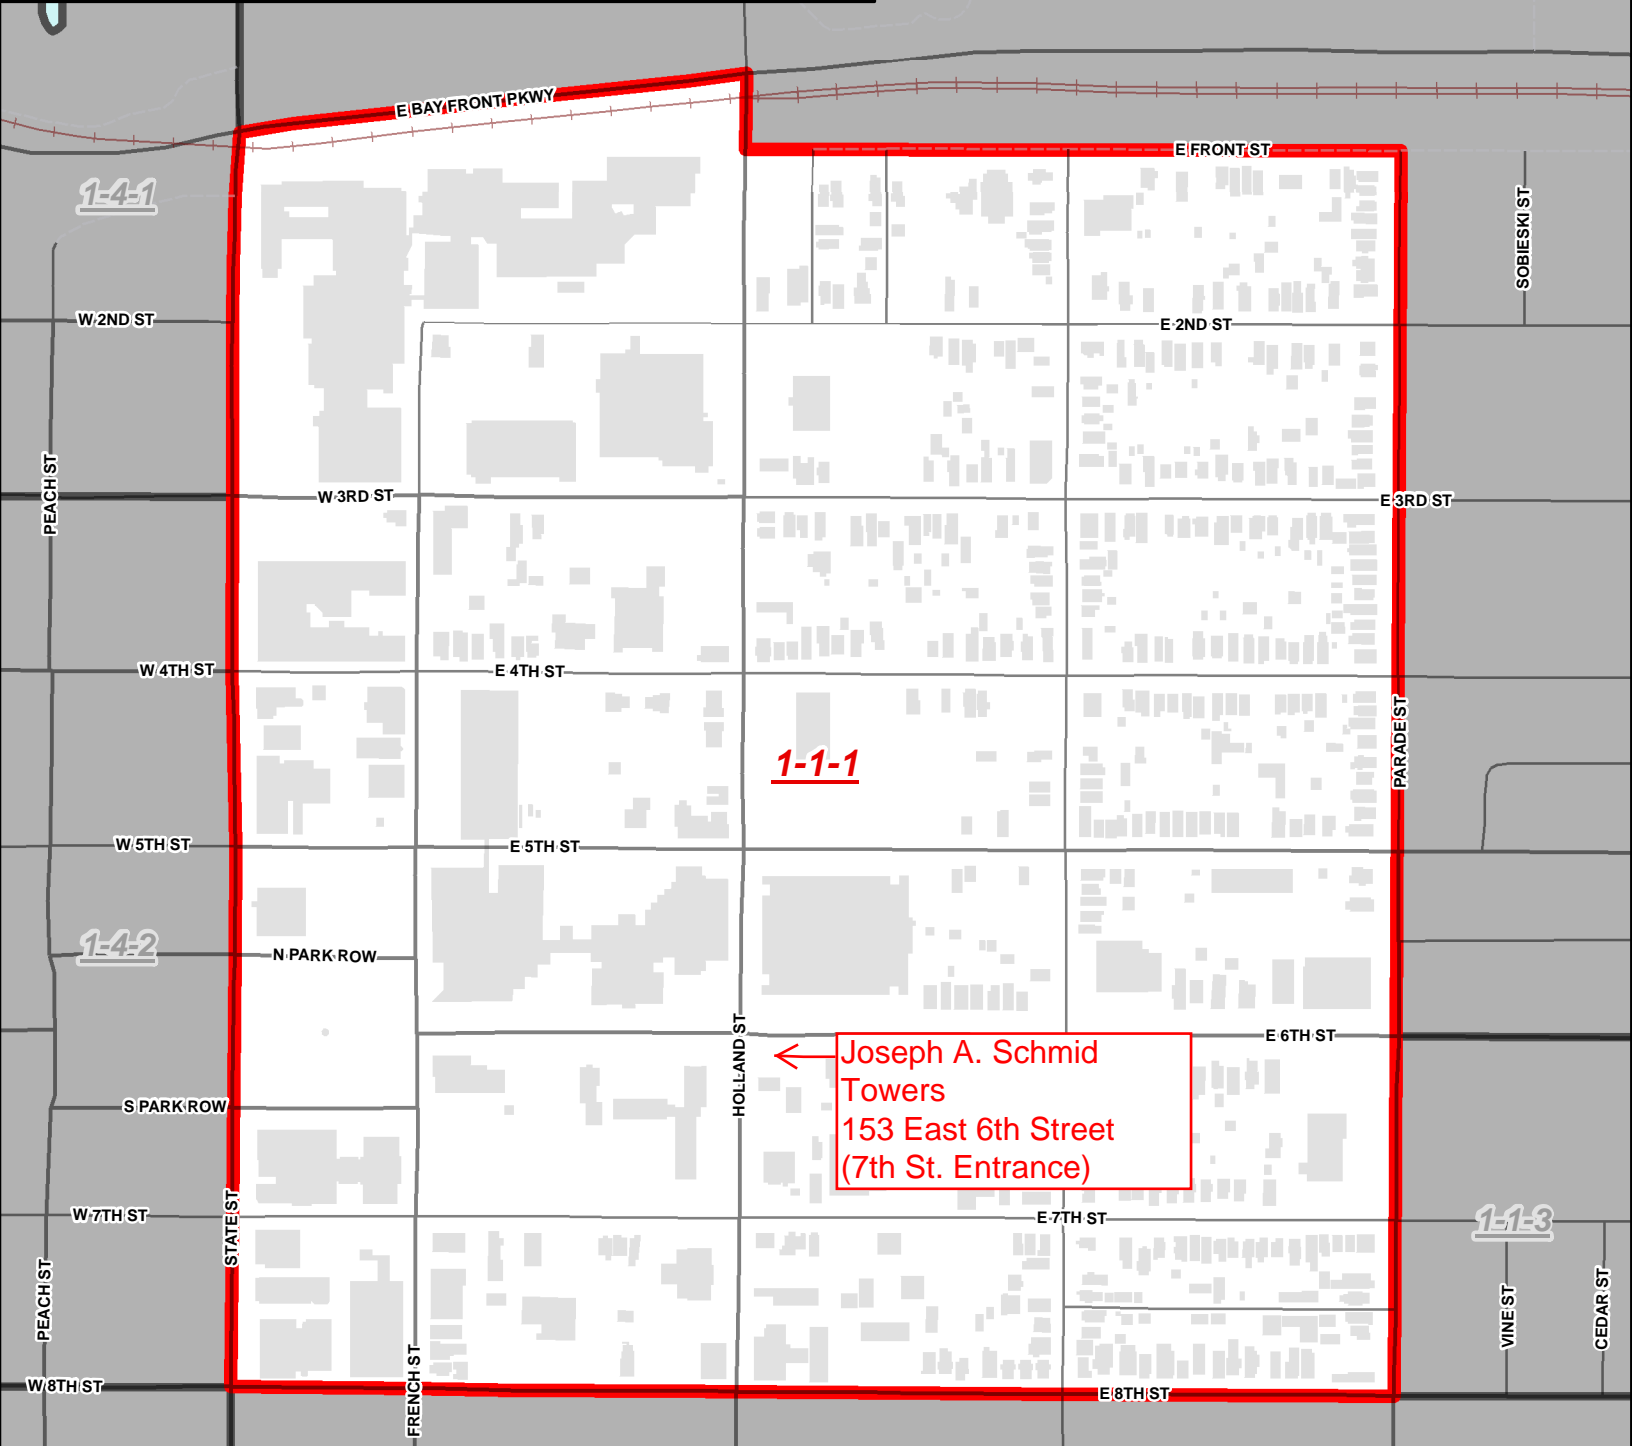

City of Erie

Voting District 1-1-1

1-1-4

ORE DOCK RD

1-4-1

W 2ND ST

PEACH ST

W 3RD ST

W 4TH ST

W 5TH ST

1-4-2

S PARK ROW

W 7TH ST

W 8TH ST

STATE ST

FRENCH ST

HOLLAND ST

E FRONT ST

E 2ND ST

E 3RD ST

E 4TH ST

E 5TH ST

N PARK ROW

E 6TH ST

E 7TH ST

E 8TH ST

PARADES ST

SOBIESKI ST

1-1-3

VINE ST

CEDAR ST

1-3-1