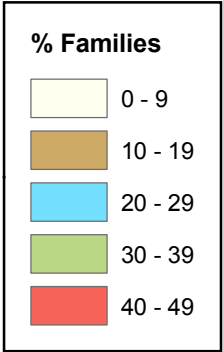

# Percent Families Living Below Poverty Level by Census Tract Erie City, PA

-13.8% for Erie City-

Source: U.S. Census Bureau, Census 2000

Erie County Department of Health  
V Bukowski