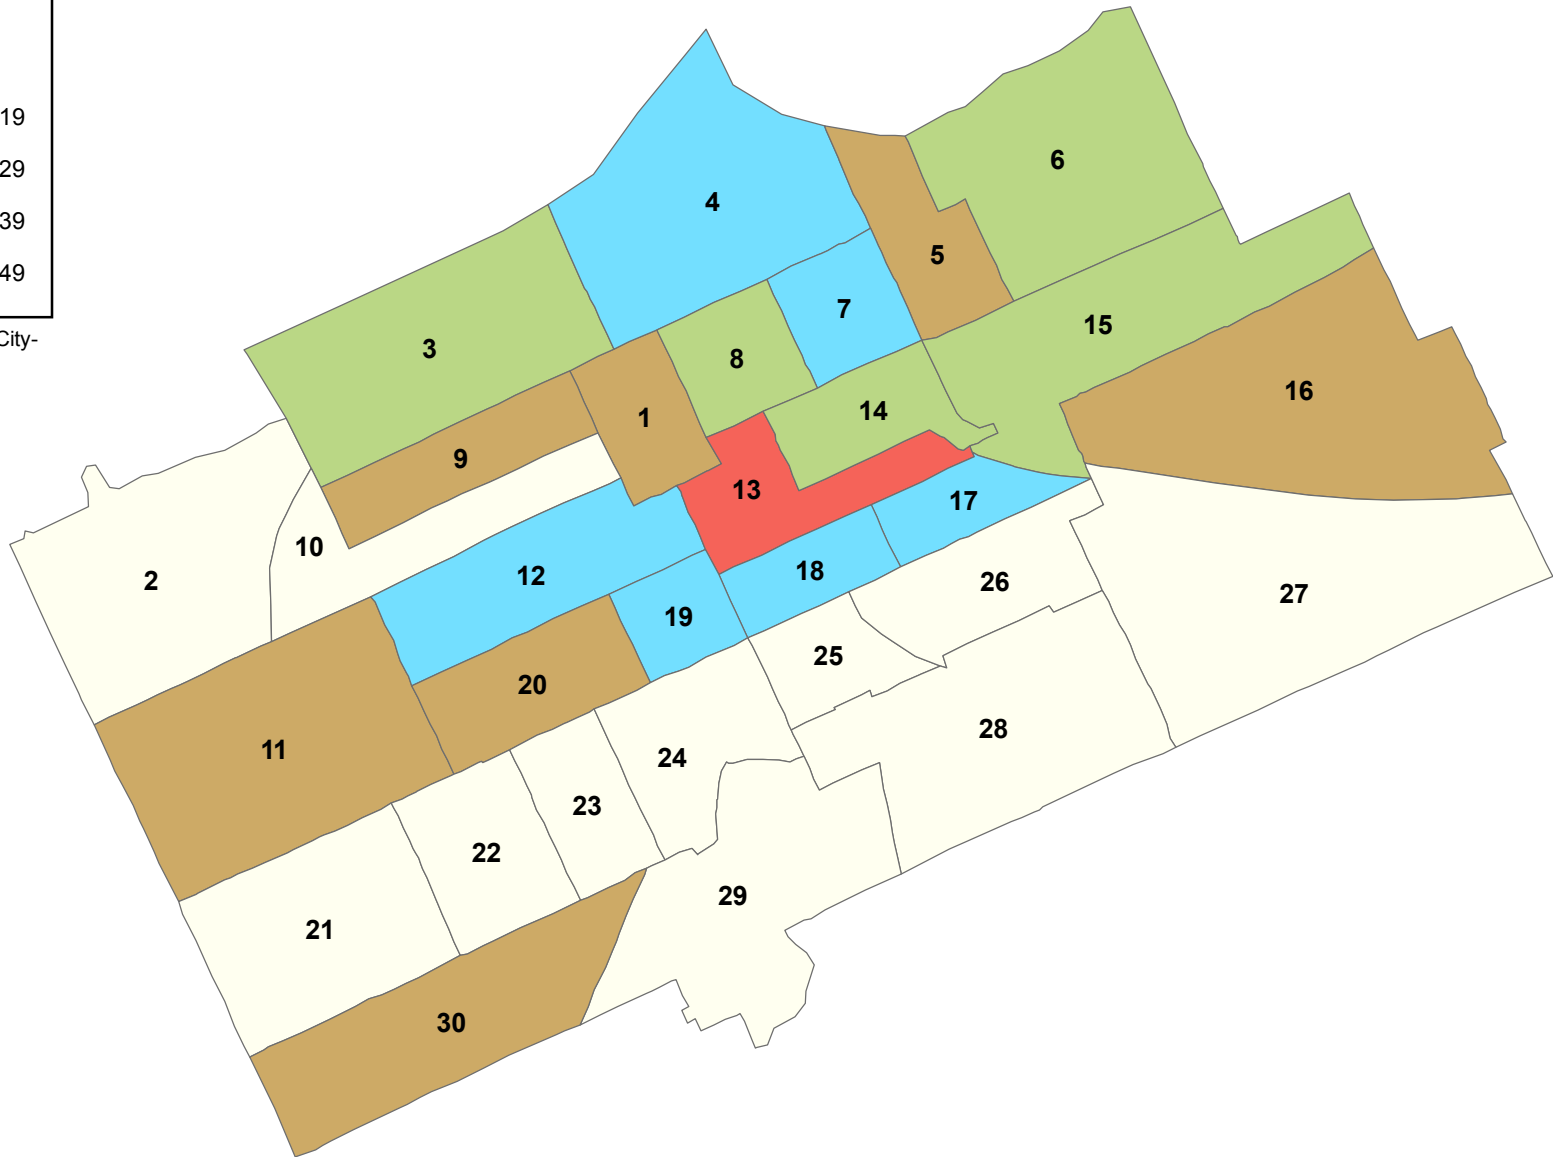

# Percent Families Living Below Poverty Level by Census Tract Erie City, PA

-13.8% for Erie City-

Source: U.S. Census Bureau, Census 2000

Erie County Department of Health  
V Bukowski