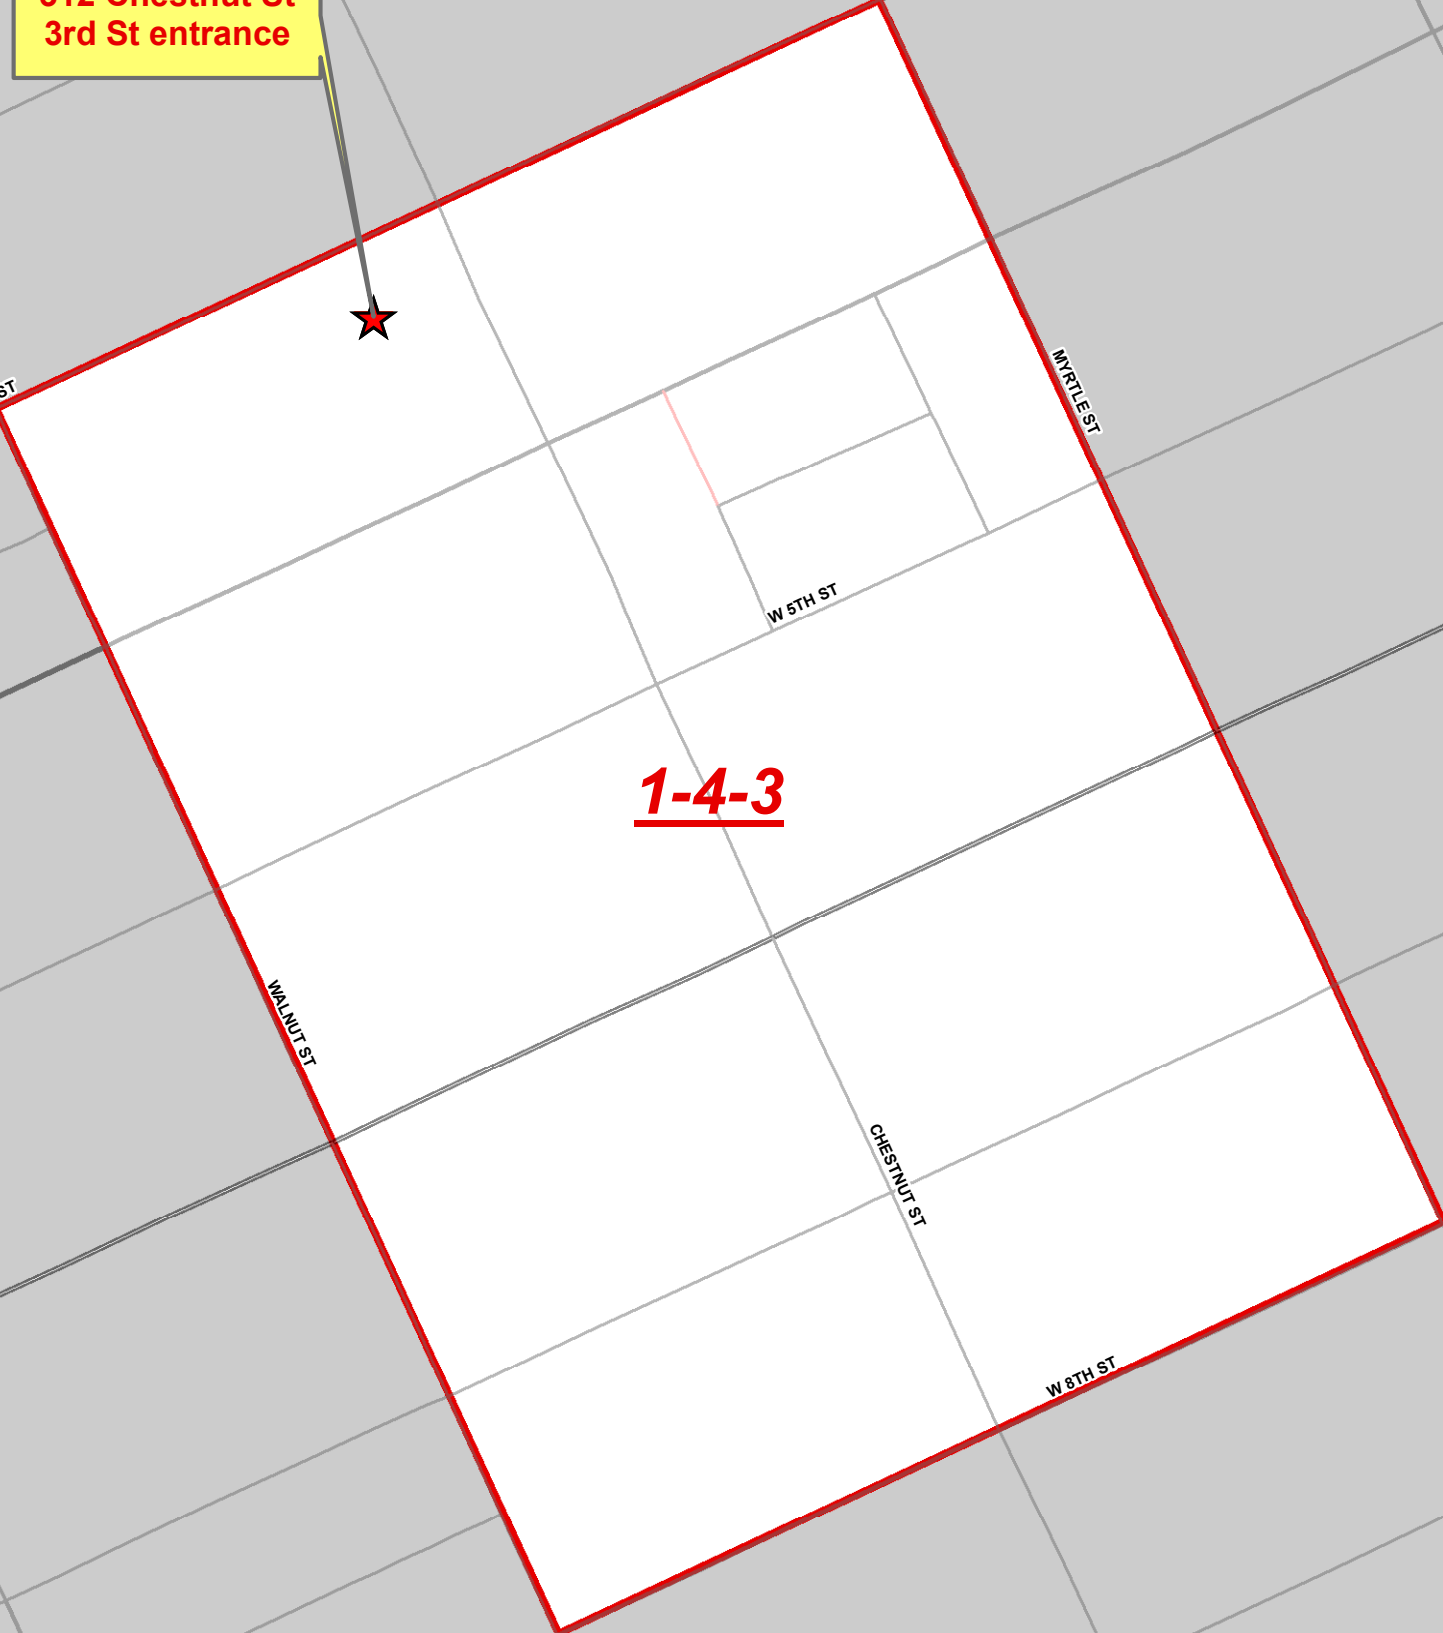

**Bayfront NATO  
312 Chestnut St  
3rd St entrance**

**1-4-3**

**CITY OF ERIE**

**Bayfront NATO  
312 Chestnut St  
3rd St entrance**

2008 Erie County Planning Department

1-4-6

1-4-1

1-4-2

1-4-4

1-3-1

1-3-2

1-1-1

1-1-2